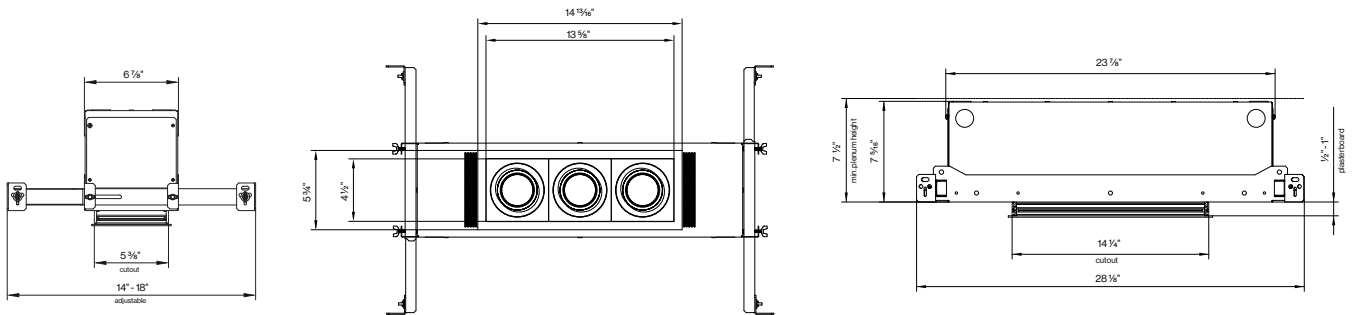

N MOUNTING (HOUSING)

No extra mounting hardware * (only for REM)
Hanger bars adjustable 14"-18" (N/A for REM) H B 1 4 1 8
Hanger bars adjustable 14"-18" for T-Grid (N/A for REM) H G 1 4 1 8
Remote Housing R E M

Dimensions

Trim

Trimless