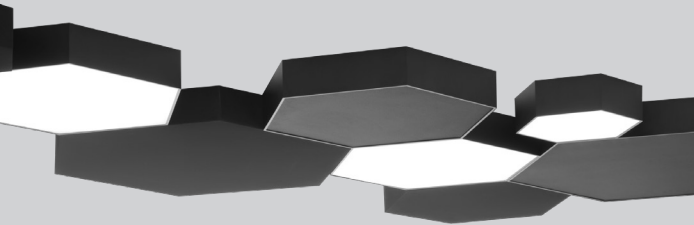

HEX ACOUSTIC

PERFORMANCE

- Welded aluminium fixture housing
- Powder coated white, gray, or black
- PET Acoustic lay-in cover

MOUNTING

Surface

Pendant

MULTI COMBINATIONS

ONE CLICK INSTALLATION

Mounting & electrical connection with one click

[link to video](#)

Catalog Number Example

HEX-ACO-LI-SUR-BL-WH-DM-2FT

A RANGE

HEX Acoustic H E X - A C O

B SUB CATEGORY

Lay-in acoustic L I