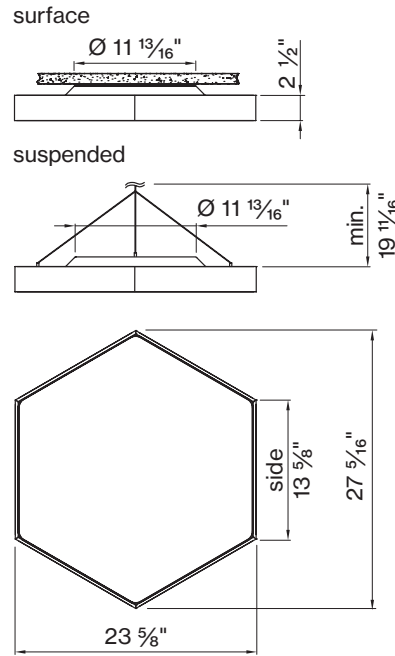

White W H

Light gray L G

Anthracite gray A G

F DIAMETER IN FT

○ 1 1/2' D M - 1 . 5 F T

○ 2' D M - 2 F T

○ 3' D M - 3 F T

BASO
basolighting.com
xalusa.com

Accessory

SUSPENSION SET < 36 INCH

3-piece barrel mount set 6 9 8 - 0 9 8 - 0 5 1 4 0

HEX 1'

HEX 2'

HEX 3'

FIXTURE DIMENSIONS

NOMINAL	DIMENSIONS	CODE
1 1/2'	17 3/4" / h 2 1/2"	DM - 1 . 5 FT
2'	23 5/8" / h 2 1/2"	DM - 2 FT
3'	35 7/16" / h 2 1/2"	DM - 3 FT