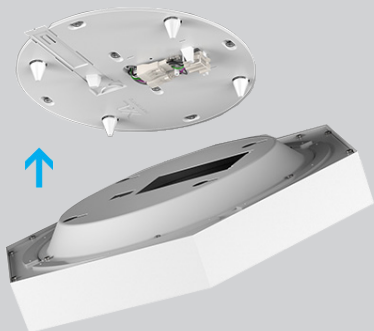

HEX ACOUSTIC

PERFORMANCE

- Welded aluminium fixture housing
- Powder coated white, gray, or black
- PET Acoustic lay-in cover

MOUNTING

Surface

Pendant

MULTI COMBINATIONS

ONE CLICK INSTALLATION

Mounting & electrical connection with one click

[link to video](#)

Catalog Number Example

HEX-ACO-LI-SUR-BL-WH-DM-2FT

A RANGE

HEX Acoustic H E X - A C O

B SUB CATEGORY

Lay-in acoustic L I

White W H

Light gray L G

Anthracite gray A G

F DIAMETER IN FT

○ 1 1/2' D M - 1 . 5 F T

○ 2' D M - 2 F T

○ 3' D M - 3 F T

BASO
basolighting.com
xalusa.com

Accessory

SUSPENSION SET < 36 INCH

3-piece barrel mount set 6 9 8 - 0 9 8 - 0 5 1 4 0

HEX 1'

HEX 2'

HEX 3'

FIXTURE DIMENSIONS

NOMINAL	DIMENSIONS	CODE
1 1/2'	17 3/4" / h 2 1/2"	DM - 1 . 5 FT
2'	23 5/8" / h 2 1/2"	DM - 2 FT
3'	35 7/16" / h 2 1/2"	DM - 3 FT