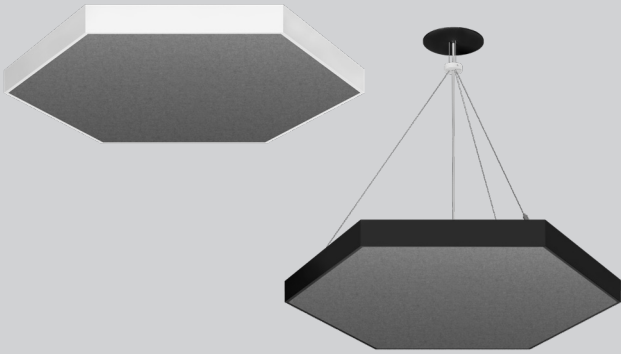

HEX ACOUSTIC

PERFORMANCE

- Welded aluminium fixture housing
- Powder coated white, gray, or black
- PET Acoustic lay-in cover

MOUNTING

Surface

Pendant

MULTI COMBINATIONS

ONE CLICK INSTALLATION

Mounting & electrical connection with one click

[link to video](#)

Catalog Number Example

HEX-ACO-LI-SUR-BL-WH-DM-2FT

A RANGE

HEX Acoustic H E X - A C O

B SUB CATEGORY

Lay-in acoustic L I