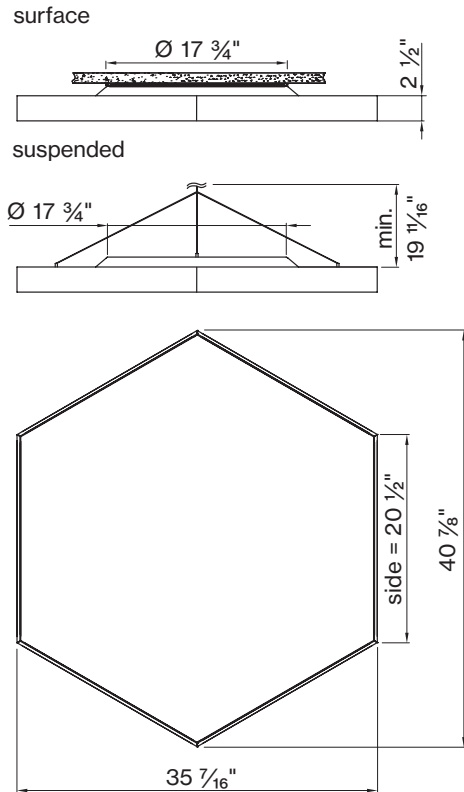

White W H

Light gray L G

Anthracite gray A G

F DIAMETER IN FT

○ 1 1/2' D M - 1 . 5 F T

○ 2' D M - 2 F T

○ 3' D M - 3 F T

BASO
basolighting.com
xalusa.com

Accessory

SUSPENSION SET < 36 INCH

3-piece barrel mount set 6 9 8 - 0 9 8 - 0 5 1 4 0

HEX 1'

HEX 2'

HEX 3'

FIXTURE DIMENSIONS

NOMINAL	DIMENSIONS	CODE
1 1/2'	17 3/4" / h 2 1/2"	DM - 1 . 5 FT
2'	23 5/8" / h 2 1/2"	DM - 2 FT
3'	35 7/16" / h 2 1/2"	DM - 3 FT