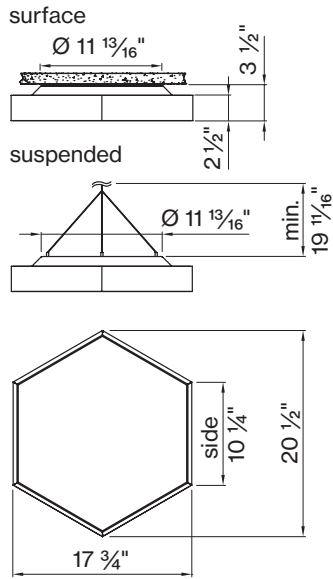

White W H

Light gray L G

Anthracite gray A G

F DIAMETER IN FT

○ 1 1/2' D M - 1 . 5 F T

○ 2' D M - 2 F T

○ 3' D M - 3 F T

BASO
basolighting.com
xalusa.com

Accessory

SUSPENSION SET < 36 INCH

3-piece barrel mount set 6 9 8 - 0 9 8 - 0 5 1 4 0

HEX 1'

HEX 2'

HEX 3'

FIXTURE DIMENSIONS

NOMINAL	DIMENSIONS	CODE
1 1/2'	17 3/4" / h 2 1/2"	DM - 1 . 5 FT
2'	23 5/8" / h 2 1/2"	DM - 2 FT
3'	35 7/16" / h 2 1/2"	DM - 3 FT