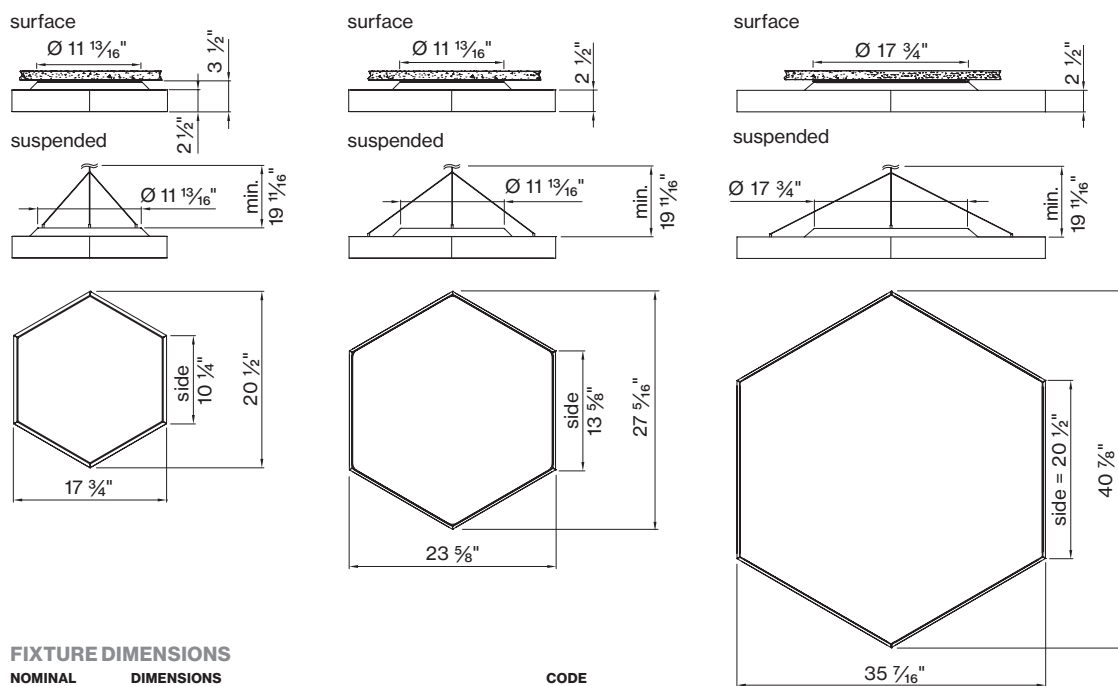

Technical data

SIZE TYPE	LED COLOR TEMPERATURE	LIGHT DISTRIBUTION	DELIVERED LM INDIRECT	OPTICAL EFFICIENCY	LUMINAIRE EFFICACY
○ 1½' gray	30K, 35K	100% up	780lm	86%	102lm/W
	40K		810lm		107lm/W
	30K, 35K	100% up	1090lm		87lm/W
	40K		1130lm		91lm/W
○ 2' gray	30K, 35K	100% up	960lm	86%	114lm/W
	40K		1000lm		118lm/W
	30K, 35K	100% up	1310lm		107lm/W
	40K		1360lm		111lm/W
	30K, 35K	100% up	1330lm		100lm/W
○ 3' gray	40K		1380lm	86%	104lm/W
	30K, 35K	100% up	1780lm		119lm/W
	40K		1850lm		124lm/W
	30K, 35K	100% up	1780lm		117lm/W
	40K		1850lm		121lm/W
	30K, 35K	100% up	2080lm		111lm/W
	40K		2170lm		115lm/W
30K, 35K	100% up	2800lm	102lm/W		
	40K		2910lm	106lm/W	

Accessory

SUSPENSION SET < 36 INCH

3-piece barrel mount set 6 9 8 - 0 9 8 - 0 5 1 4 0

FIXTURE DIMENSIONS

NOMINAL	DIMENSIONS	CODE
○ 1½'	○ 17 ¾" / h 2 ½"	DM - 1 . 5 F T
○ 2'	○ 23 ⅝" / h 2 ½"	DM - 2 F T
○ 3'	○ 35 ⅞" / h 2 ½"	DM - 3 F T

HEX mounting instructions

Get access to the HEX mounting instructions faster by scanning the QR code.

<https://www.xalusa.com/resources/cut-sheets/hex>