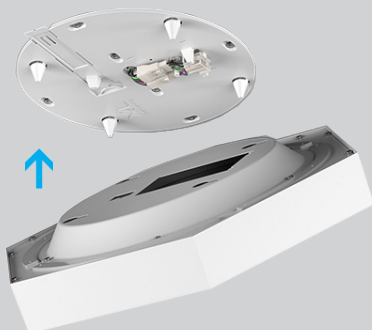

ONE CLICK INSTALLATION

Mounting & electrical connection with one click

[link to video](#)

Catalog Number Example

HEX-A/I-LI-SUR-BL-WH-35K-C90-UNV-010V-02900L-DM-2FT

A RANGE

HEX Acoustic   H E X - A / I

H VOLTAGE

Universal 120/277   U N V
347 V (only 0-10 V dim)   3 4 7

B SUB CATEGORY

Lay-in acoustic   L I

I DIMMING

0-10V 1%   0 1 0 V
Lutron EcoSystem   L D E 1
Quantum, Vive, GRAFIK Eye,
HomeWorks

C MOUNTING

Surface   S U R
Pendant   P D T

J OUTPUT LM

○ 1 1/2'	790lm	0 2 9 0 0 L
	1090lm	0 4 1 0 0 L
○ 2'	960lm	0 4 0 0 0 L
	1310lm	0 5 4 0 0 L
	1330lm*	0 6 5 0 0 L
○ 3'	1780lm	0 6 8 0 0 L
	1780lm	0 7 8 0 0 L
	2080lm	1 0 1 0 0 L
	2910lm	1 3 8 0 0 L

D COLOR HOUSING

White   W H
Black   B L
Gray   G R

E COLOR ACOUSTIC

White   W H
Light gray   L G
Anthracite gray   A R

item code matches with coordinating HEX
Direct/Indirect fixture

*only 0-10V and DALI dimming available

F CCT

3000K   3 0 K
3500K   3 5 K
4000K   4 0 K

K CIRCUIT / EM

Single circuit   *
*leave blank

G CRI

CRI > 80   C 8 0
CRI > 90   C 9 0

L DIAMETER IN FT

○ 1 1/2'	DM - 1 . 5 F T
○ 2'	DM - 2 F T
○ 3'	DM - 3 F T

BASO
basolighting.com
xalusa.com