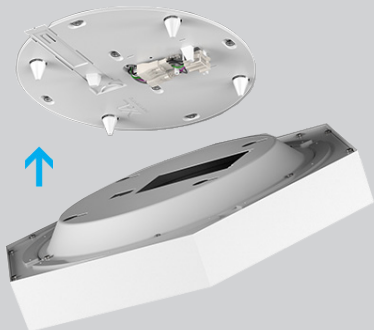

HEX

DIRECT/INDIRECT

PERFORMANCE

- Up to 125 lm/W efficiency
- 27 K, 30 K, 35 K, 40 K
- CRI > 80 & CRI > 90

MOUNTING

Surface Pendant

MULTIPLY COMBINATIONS

ONE CLICK INSTALLATION

Mounting & electrical connection with one click

[link to video](#)

Catalog Number Example

HEX-D/I-SUR-BL-OP-35K-C90-UNV-010V-04000L-DM-2FT

A RANGE

HEX HEX - D / I

I DIMMING

0-10V 1% 0 10 V
Lutron EcoSystem L D E 1
Quantum, Vive, GRAFIK Eye,
HomeWorks

C MOUNTING

Surface S U R
Pendant P D T

J OUTPUT LM

○ 1 1/2'	2900lm	0 2 9 0 0 L
	4100lm	0 4 1 0 0 L
○ 2'	4000lm	0 4 0 0 0 L
	5400lm	0 5 4 0 0 L
	6500lm*	0 6 5 0 0 L
○ 3'	6800lm	0 6 8 0 0 L
	7800lm	0 7 8 0 0 L
	10100lm	1 0 1 0 0 L
	13800lm	1 3 8 0 0 L