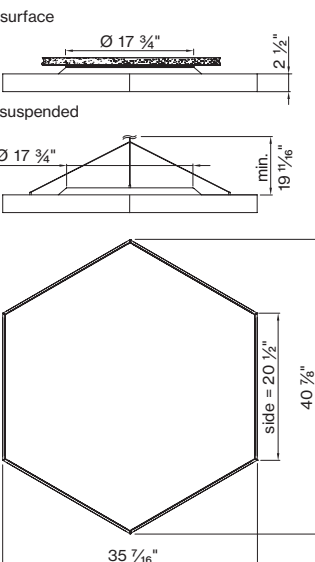

HEX 3'

HEX mounting instructions

Get access to the HEX mounting instructions faster by scanning the QR code.

<https://www.xalusa.com/resources/cut-sheets/hex>