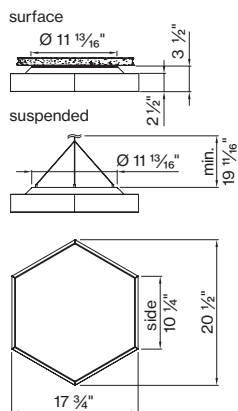

Technical data

	SIZE TYPE	LED COLOR TEMPERATURE	INPUT WATTS	DELIVERED LM TOTAL	LIGHT DISTRIBUTION	DELIVERED LM DIRECT	DELIVERED LM INDIRECT	OPTICAL EFFICIENCY	LUMINAIRE EFFICACY	
	○ 1 1/2' gray	30K, 35K	28W	2870lm	73% down / 27% up	2090lm	780lm	86%	102lm/W	
		40K		2980lm			2180lm		810lm	107lm/W
		30K, 35K	47W	4070lm	73% down / 27% up	2990lm	1090lm		87lm/W	
			40K		4240lm		3110lm	1130lm	91lm/W	
	○ 2' gray	30K, 35K	35W	4020lm	76% down / 24% up	3060lm	960lm	86%	114lm/W	
		40K		4180lm		3180lm	1000lm		118lm/W	
		30K, 35K	50W	5400lm	76% down / 24% up	4090lm	1310lm		107lm/W	
		40K		5610lm		4250lm	1360lm		111lm/W	
		30K, 35K	64W	6450lm	80% down / 20% up	5110lm	1330lm		100lm/W	
		40K		6710lm		5320lm	1380lm	104lm/W		
	○ Ø 3' gray	30K, 35K	57W	6830lm	74% down / 26% up	5050lm	1780lm	86%	119lm/W	
		40K		7100lm		5250lm	1850lm		124lm/W	
30K, 35K		67W	7800lm	80% down / 20% up	6020lm	1780lm	117lm/W			
40K			8110lm		6250lm	1850lm	121lm/W			
30K, 35K		91W	10130lm	80% down / 20% up	8040lm	2080lm	111lm/W			
40K			10540lm		8360lm	2170lm	115lm/W			
30K, 35K		135W	13790lm	80% down / 20% up	10980lm	2800lm	102lm/W			
	40K		14350lm		11420lm	2910lm	106lm/W			

Accessory

SUSPENSION SET < 36 INCH

3-piece barrel mount set 6 9 8 - 0 9 8 - 0 5 1 4 0

FIXTURE DIMENSIONS

NOMINAL	DIMENSIONS	CODE
○ 1 1/2'	○ 17 3/4" / h 2 1/2"	DM - 1 . 5 F T
○ 2'	○ 23 5/8" / h 2 1/2"	DM - 2 F T
○ 3'	○ 35 7/16" / h 2 1/2"	DM - 3 F T

HEX 1'