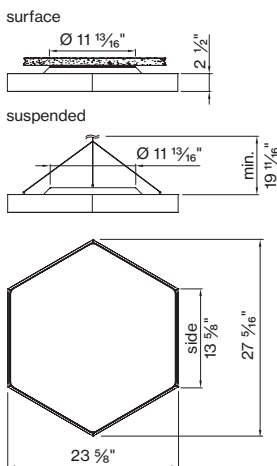

Technical data

	SIZE TYPE	LED COLOR TEMPERATURE	INPUT WATTS	DELIVERED LM TOTAL	LIGHT DISTRIBUTION	DELIVERED LM DIRECT	DELIVERED LM INDIRECT	OPTICAL EFFICIENCY	LUMINAIRE EFFICACY	
	○ 1 1/2' gray	30K, 35K	28W	2870lm	73% down / 27% up	2090lm	780lm	86%	102lm/W	
		40K		2980lm			2180lm		810lm	107lm/W
		30K, 35K	47W	4070lm	73% down / 27% up	2990lm	1090lm		87lm/W	
			40K		4240lm		3110lm	1130lm	91lm/W	
	○ 2' gray	30K, 35K	35W	4020lm	76% down / 24% up	3060lm	960lm	86%	114lm/W	
		40K		4180lm		3180lm	1000lm		118lm/W	
		30K, 35K	50W	5400lm	76% down / 24% up	4090lm	1310lm		107lm/W	
		40K		5610lm		4250lm	1360lm		111lm/W	
		30K, 35K	64W	6450lm	80% down / 20% up	5110lm	1330lm		100lm/W	
		40K		6710lm		5320lm	1380lm	104lm/W		
	○ Ø 3' gray	30K, 35K	57W	6830lm	74% down / 26% up	5050lm	1780lm	86%	119lm/W	
		40K		7100lm		5250lm	1850lm		124lm/W	
30K, 35K		67W	7800lm	80% down / 20% up	6020lm	1780lm	117lm/W			
40K			8110lm		6250lm	1850lm	121lm/W			
30K, 35K		91W	10130lm	80% down / 20% up	8040lm	2080lm	111lm/W			
40K			10540lm		8360lm	2170lm	115lm/W			
30K, 35K		135W	13790lm	80% down / 20% up	10980lm	2800lm	102lm/W			
	40K		14350lm		11420lm	2910lm	106lm/W			

Accessory

SUSPENSION SET < 36 INCH

3-piece barrel mount set 6 9 8 - 0 9 8 - 0 5 1 4 0

FIXTURE DIMENSIONS

NOMINAL	DIMENSIONS	CODE
○ 1 1/2'	○ 17 3/4" / h 2 1/2"	DM - 1 . 5 F T
○ 2'	○ 23 5/8" / h 2 1/2"	DM - 2 F T
○ 3'	○ 35 7/16" / h 2 1/2"	DM - 3 F T

HEX 1'

HEX 2'

HEX 3'

HEX mounting instructions

Get access to the HEX mounting instructions faster by scanning the QR code.

<https://www.xalusa.com/resources/cut-sheets/hex>