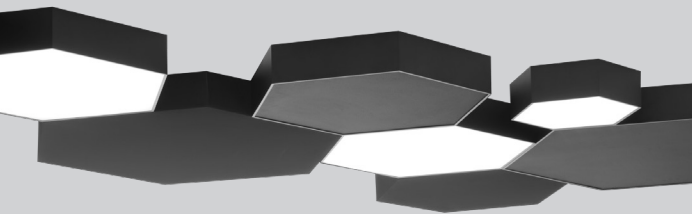

HEX

DIRECT/INDIRECT

PERFORMANCE

- Up to 125 lm/W efficiency
- 27 K, 30 K, 35 K, 40 K
- CRI > 80 & CRI > 90

MOUNTING

Surface Pendant

MULTIPLY COMBINATIONS

ONE CLICK INSTALLATION

Mounting & electrical connection with one click

[link to video](#)

Catalog Number Example

HEX-D/I-SUR-BL-OP-35K-C90-UNV-010V-04000L-DM-2FT

A RANGE

HEX HEX - D / I

I DIMMING

0-10V 1% 0 10 V
Lutron EcoSystem L D E 1
Quantum, Vive, GRAFIK Eye,
HomeWorks