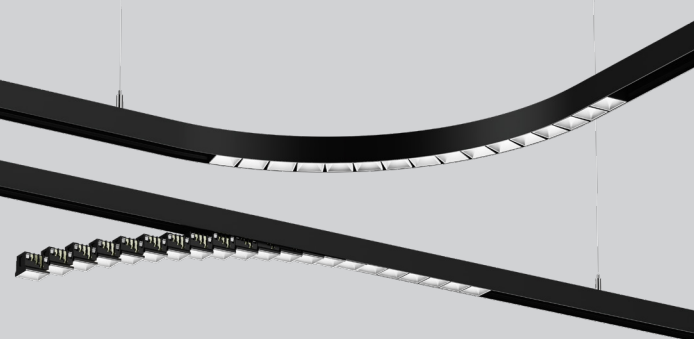

### CONFIGURATIONS

R1 Track

R2 Track

R3 Track

### ADAPTER COLORS

Black

White

### TRACK CONFIGURATIONS

#### A SYSTEM

R-LINE \_\_\_\_\_ R L I N S \_\_\_\_\_