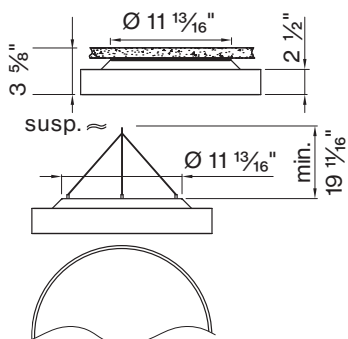

J CIRCUIT / EM

CS Single circuit *
* leave blank
EMP EM battery pack EMB
Emergency battery pack only for 120 /
277 V option.

K DIAMETER IN FT

Ø 1 1/2' DM - 1 . 5 FT
Ø 2' DM - 2 FT
Ø 3' DM - 3 FT

Technical data

SIZE TYPE	LED COLOR TEMPERATURE	INPUT WATTS	DELIVERED LM TOTAL	LIGHT DISTRIBUTION	DELIVERED LM DIRECT	OPTICAL EFFICIENCY	LUMINAIRE EFFICACY
 Ø 1 1/2' gray	30K, 35K	20W	2080lm	100% down	2080lm	85%	102lm/W
	40K		2160lm		2160lm		106lm/W
	30K, 35K	34W	2970lm		2970lm		87lm/W
	40K		3080lm		3080lm		90lm/W
Ø 2' gray	30K, 35K	27W	3030lm	100% down	3030lm	85%	111lm/W
	40K		3160lm		3150lm		116lm/W
	30K, 35K	39W	4060lm		4060lm		104lm/W
	40K		4220lm		4220lm		108lm/W
	30K, 35K	53W	5080lm		5070lm		96lm/W
	40K		5280lm		5270lm		100lm/W
Ø 3' gray	30K, 35K	43W	5010lm	100% down	5010lm	85%	116lm/W
	40K		5210lm		5210lm		121lm/W
	30K, 35K	53W	5970lm		5970lm		113lm/W
	40K		6210lm		6210lm		118lm/W
	30K, 35K	75W	7980lm		7970lm		107lm/W
	40K		8300lm		8290lm		111lm/W
	30K, 35K	112W	10900lm		10890lm		98lm/W
	40K		11340lm		11330lm		102lm/W

Accessory

SUSPENSION SET < 36 INCH

3-piece barrel mount set 698 - 098 - 05140

ROUND 1 1/2' surface

ROUND 2' surface

ROUND 3' surface

FIXTURE DIMENSIONS

NOMINAL	DIMENSIONS	CODE
Ø 1 1/2'	Ø 11 13/16" / h 3 1/2"	DM-1.5FT
Ø 2'	Ø 23 5/8" / h 3 1/2"	DM-2FT
Ø 3'	Ø 35 7/16" / h 3 1/2"	DM-3FT