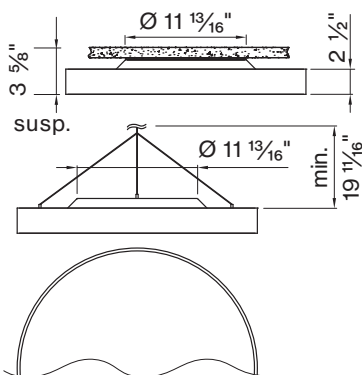

SIZE TYPE	LED COLOR TEMPERATURE	INPUT WATTS	DELIVERED LM TOTAL	LIGHT DISTRIBUTION	DELIVERED LM DIRECT	OPTICAL EFFICIENCY	LUMINAIRE EFFICACY
 Ø 1 1/2' gray	30K, 35K	20W	2080lm	100% down	2080lm	85%	102lm/W
	40K		2160lm		2160lm		106lm/W
	30K, 35K	34W	2970lm		2970lm		87lm/W
	40K		3080lm		3080lm		90lm/W
Ø 2' gray	30K, 35K	27W	3030lm	100% down	3030lm	85%	111lm/W
	40K		3160lm		3150lm		116lm/W
	30K, 35K	39W	4060lm		4060lm		104lm/W
	40K		4220lm		4220lm		108lm/W
	30K, 35K	53W	5080lm		5070lm		96lm/W
	40K		5280lm		5270lm		100lm/W
Ø 3' gray	30K, 35K	43W	5010lm	100% down	5010lm	85%	116lm/W
	40K		5210lm		5210lm		121lm/W
	30K, 35K	53W	5970lm		5970lm		113lm/W
	40K		6210lm		6210lm		118lm/W
	30K, 35K	75W	7980lm		7970lm		107lm/W
	40K		8300lm		8290lm		111lm/W
	30K, 35K	112W	10900lm		10890lm		98lm/W
	40K		11340lm		11330lm		102lm/W

Accessory

SUSPENSION SET < 36 INCH

3-piece barrel mount set 698 - 098 - 05140

ROUND 1 1/2' surface

ROUND 2' surface

ROUND 3' surface

FIXTURE DIMENSIONS

NOMINAL	DIMENSIONS	CODE
Ø 1 1/2'	Ø 11 13/16" / h 3 1/2"	DM-1.5FT
Ø 2'	Ø 23 5/8" / h 3 1/2"	DM-2FT
Ø 3'	Ø 35 7/16" / h 3 1/2"	DM-3FT