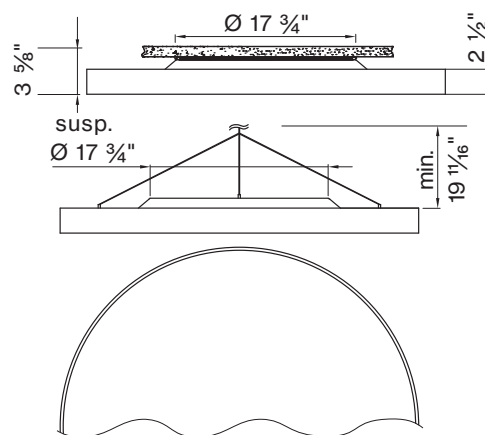

SIZE TYPE	LED COLOR TEMPERATURE	INPUT WATTS	DELIVERED LM TOTAL	LIGHT DISTRIBUTION	DELIVERED LM DIRECT	OPTICAL EFFICIENCY	LUMINAIRE EFFICACY
 Ø 1 1/2' gray	30K, 35K	20W	2080lm	100% down	2080lm	85%	102lm/W
	40K		2160lm		2160lm		106lm/W
	30K, 35K	34W	2970lm		2970lm		87lm/W
	40K		3080lm		3080lm		90lm/W
Ø 2' gray	30K, 35K	27W	3030lm	100% down	3030lm	85%	111lm/W
	40K		3160lm		3150lm		116lm/W
	30K, 35K	39W	4060lm		4060lm		104lm/W
	40K		4220lm		4220lm		108lm/W
	30K, 35K	53W	5080lm		5070lm		96lm/W
	40K		5280lm		5270lm		100lm/W
Ø 3' gray	30K, 35K	43W	5010lm	100% down	5010lm	85%	116lm/W
	40K		5210lm		5210lm		121lm/W
	30K, 35K	53W	5970lm		5970lm		113lm/W
	40K		6210lm		6210lm		118lm/W
	30K, 35K	75W	7980lm		7970lm		107lm/W
	40K		8300lm		8290lm		111lm/W
	30K, 35K	112W	10900lm		10890lm		98lm/W
	40K		11340lm		11330lm		102lm/W

Accessory

SUSPENSION SET < 36 INCH

3-piece barrel mount set 698 - 098 - 05140

ROUND 1 1/2' surface

ROUND 2' surface

ROUND 3' surface

FIXTURE DIMENSIONS

NOMINAL	DIMENSIONS	CODE
Ø 1 1/2'	Ø 11 13/16" / h 3 1/2"	DM-1.5FT
Ø 2'	Ø 23 5/8" / h 3 1/2"	DM-2FT
Ø 3'	Ø 35 7/16" / h 3 1/2"	DM-3FT