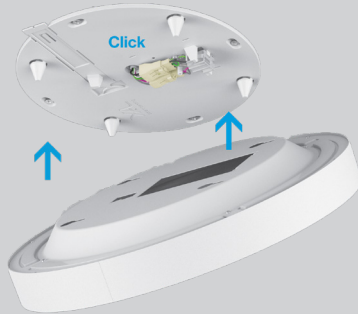

PERFORMANCE

- Up to 123 lm/W efficiency
- 27 K, 30 K, 35 K, 40 K
- CRI > 80 & CRI > 90

MOUNTING

Surface

Pendant

ONE CLICK INSTALLATION

Mounting & electrical connection with one click

[link to video](#)