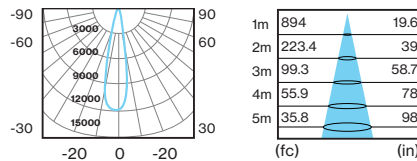

24° 28W 3000K RA80