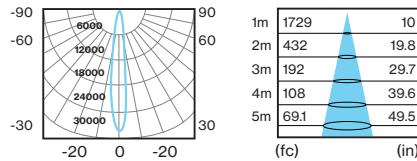

15° 28W 3000K RA80