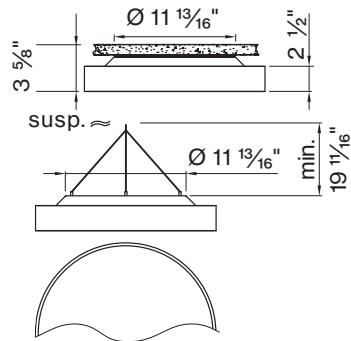

item code matches with coordinating
ROUND Direct/Indirect fixture

*only 0-10V and DALI dimming available

K CIRCUIT / EM

Single circuit *

*leave blank

L DIAMETER IN FT

Ø 1 1/2'	DM - 1 . 5 FT
Ø 2'	DM - 2 FT
Ø 3'	DM - 3 FT

BASO
basolighting.com
xalusa.com

Technical data

SIZE TYPE	LED COLOR TEMPERATURE	LIGHT DISTRIBUTION	DELIVERED LM INDIRECT	OPTICAL EFFICIENCY	
Ø 1 1/2' gray	30 K, 35 K	100% up	780lm	86%	102 lm/W
	40 K		810lm		107 lm/W
	30 K, 35 K	100% up	1090lm		87 lm/W
	40 K		1130lm		91 lm/W
Ø 2' gray	30 K, 35 K	100% up	960lm	86%	114 lm/W
	40 K		1000lm		118 lm/W
	30 K, 35 K	100% up	1310lm		107 lm/W
	40 K		1360lm		111 lm/W
	30 K, 35 K	100% up	1330lm		100 lm/W
Ø 3' gray	40 K		1380lm		104 lm/W
	30 K, 35 K	100% up	1780lm	86%	119 lm/W
	40 K		1850lm		124 lm/W
	30 K, 35 K	100% up	1780lm		117 lm/W
	40 K		1850lm		121 lm/W
	30 K, 35 K	100% up	2080lm		111 lm/W
	40 K		2170lm		115 lm/W
	30 K, 35 K	100% up	2800lm		102 lm/W
	40 K		2910lm		106 lm/W

Accessory

SUSPENSION SET < 36 INCH

3-piece barrel mount set 6 9 8 - 0 9 8 - 0 5 1 4 0

ROUND 1 1/2' surface

ROUND 2' surface

ROUND 3' surface

FIXTURE DIMENSIONS

NOMINAL	DIMENSIONS	CODE
Ø 1 1/2'	Ø 17 3/4" / h 3 1/2"	DM-1.5FT
Ø 2'	Ø 23 5/8" / h 3 1/2"	DM-2FT
Ø 3'	Ø 35 7/16" / h 3 1/2"	DM-3FT