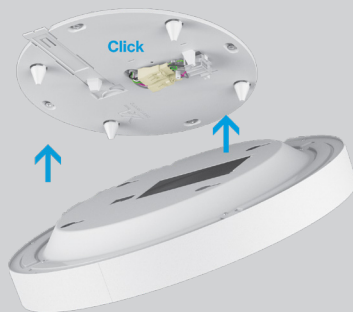

ONE CLICK INSTALLATION

Mounting & electrical connection with one click

[link to video](#)