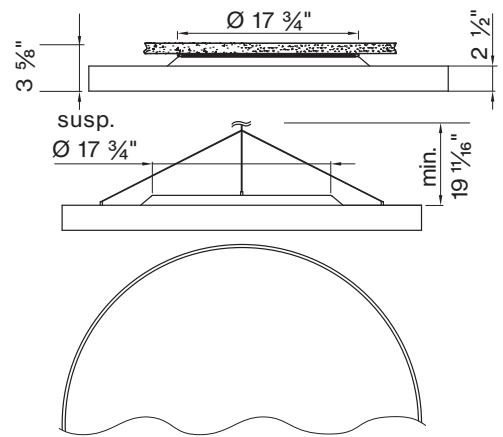

item code matches with coordinating
ROUND Direct/Indirect fixture

*only 0-10V and DALI dimming available

K CIRCUIT / EM

Single circuit *

*leave blank

L DIAMETER IN FT

Ø 1 1/2'	DM - 1 . 5 FT
Ø 2'	DM - 2 FT
Ø 3'	DM - 3 FT

BASO
basolighting.com
xalusa.com

Technical data

SIZE TYPE	LED COLOR TEMPERATURE	LIGHT DISTRIBUTION	DELIVERED LM INDIRECT	OPTICAL EFFICIENCY	
Ø 1 1/2' gray	30 K, 35 K	100% up	780lm	86%	102 lm/W
	40 K		810lm		107 lm/W
	30 K, 35 K	100% up	1090lm		87 lm/W
	40 K		1130lm		91 lm/W
Ø 2' gray	30 K, 35 K	100% up	960lm	86%	114 lm/W
	40 K		1000lm		118 lm/W
	30 K, 35 K	100% up	1310lm		107 lm/W
	40 K		1360lm		111 lm/W
	30 K, 35 K	100% up	1330lm		100 lm/W
Ø 3' gray	40 K		1380lm		104 lm/W
	30 K, 35 K	100% up	1780lm	86%	119 lm/W
	40 K		1850lm		124 lm/W
	30 K, 35 K	100% up	1780lm		117 lm/W
	40 K		1850lm		121 lm/W
	30 K, 35 K	100% up	2080lm		111 lm/W
	40 K		2170lm		115 lm/W
	30 K, 35 K	100% up	2800lm		102 lm/W
	40 K		2910lm		106 lm/W

Accessory

SUSPENSION SET < 36 INCH

3-piece barrel mount set 6 9 8 - 0 9 8 - 0 5 1 4 0

ROUND 1 1/2' surface

ROUND 2' surface

ROUND 3' surface

FIXTURE DIMENSIONS

NOMINAL	DIMENSIONS	CODE
Ø 1 1/2'	Ø 17 3/4" / h 3 1/2"	DM-1.5FT
Ø 2'	Ø 23 5/8" / h 3 1/2"	DM-2FT
Ø 3'	Ø 35 7/16" / h 3 1/2"	DM-3FT