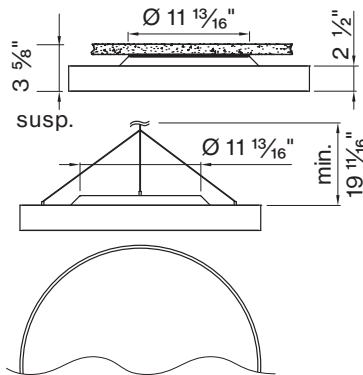

item code matches with coordinating
ROUND Direct/Indirect fixture

*only 0-10V and DALI dimming available

K CIRCUIT / EM

Single circuit *

*leave blank

L DIAMETER IN FT

Ø 1 1/2'	DM - 1 . 5 FT
Ø 2'	DM - 2 FT
Ø 3'	DM - 3 FT

BASO
basolighting.com
xalusa.com

Technical data

SIZE TYPE	LED COLOR TEMPERATURE	LIGHT DISTRIBUTION	DELIVERED LM INDIRECT	OPTICAL EFFICIENCY	
Ø 1 1/2' gray	30 K, 35 K	100% up	780lm	86%	102 lm/W
	40 K		810lm		107 lm/W
	30 K, 35 K	100% up	1090lm		87 lm/W
	40 K		1130lm		91 lm/W
Ø 2' gray	30 K, 35 K	100% up	960lm	86%	114 lm/W
	40 K		1000lm		118 lm/W
	30 K, 35 K	100% up	1310lm		107 lm/W
	40 K		1360lm		111 lm/W
	30 K, 35 K	100% up	1330lm		100 lm/W
Ø 3' gray	40 K		1380lm		104 lm/W
	30 K, 35 K	100% up	1780lm	86%	119 lm/W
	40 K		1850lm		124 lm/W
	30 K, 35 K	100% up	1780lm		117 lm/W
	40 K		1850lm		121 lm/W
	30 K, 35 K	100% up	2080lm		111 lm/W
	40 K		2170lm		115 lm/W
	30 K, 35 K	100% up	2800lm		102 lm/W
	40 K		2910lm		106 lm/W

Accessory

SUSPENSION SET < 36 INCH

3-piece barrel mount set 6 9 8 - 0 9 8 - 0 5 1 4 0

ROUND 1 1/2' surface

ROUND 2' surface

ROUND 3' surface

FIXTURE DIMENSIONS

NOMINAL	DIMENSIONS	CODE
Ø 1 1/2'	Ø 17 3/4" / h 3 1/2"	DM-1.5FT
Ø 2'	Ø 23 5/8" / h 3 1/2"	DM-2FT
Ø 3'	Ø 35 7/16" / h 3 1/2"	DM-3FT