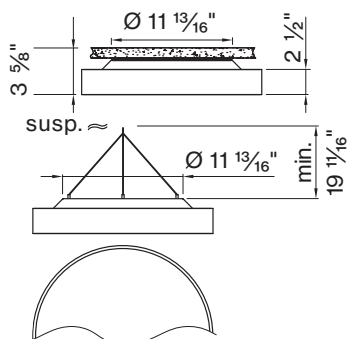

K DIAMETER IN FT

Ø 1 1/2' DM - 1.5 FT
 Ø 2' DM - 2 FT
 Ø 3' DM - 3 FT

Technical data

SIZE TYPE	LED COLOR TEMPERATURE	INPUT WATTS	DELIVERED LM TOTAL	LIGHT DISTRIBUTION	DELIVERED LM DIRECT	OPTICAL EFFICIENCY	LUMINAIRE EFFICACY
 Ø 1 ½' gray	30K, 35K	20W	2080lm	100% down	2080lm	85%	102lm/W
	40K		2160lm		2160lm		106lm/W
	30K, 35K	34W	2970lm		2970lm		87lm/W
	40K		3080lm		3080lm		90lm/W
Ø 2' gray	30K, 35K	27W	3030lm	100% down	3030lm	85%	111lm/W
	40K		3160lm		3150lm		116lm/W
	30K, 35K	39W	4060lm		4060lm		104lm/W
	40K		4220lm		4220lm		108lm/W
	30K, 35K	53W	5080lm		5070lm		96lm/W
	40K		5280lm		5270lm		100lm/W
Ø 3' gray	30K, 35K	43W	5010lm	100% down	5010lm	85%	116lm/W
	40K		5210lm		5210lm		121lm/W
	30K, 35K	53W	5970lm		5970lm		113lm/W
	40K		6210lm		6210lm		118lm/W
	30K, 35K	75W	7980lm		7970lm		107lm/W
	40K		8300lm		8290lm		111lm/W
	30K, 35K	112W	10900lm		10890lm		98lm/W
	40K		11340lm		11330lm		102lm/W

Accessory

SUSPENSION SET < 36 INCH

3-piece barrel mount set 698 - 098 - 05140

ROUND 1 ½' surface

ROUND 2' surface

ROUND 3' surface

FIXTURE DIMENSIONS

NOMINAL	DIMENSIONS	CODE
Ø 1 ½'	Ø 11 13/16" / h 3 1/2"	DM-1.5FT
Ø 2'	Ø 17 3/8" / h 3 1/2"	DM-2FT
Ø 3'	Ø 23 7/16" / h 3 1/2"	DM-3FT