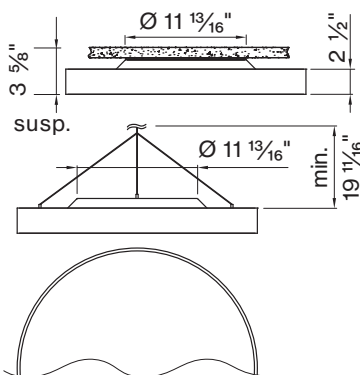

K DIAMETER IN FT

Ø 1 1/2' DM - 1.5 FT
 Ø 2' DM - 2 FT
 Ø 3' DM - 3 FT

Technical data

SIZE TYPE	LED COLOR TEMPERATURE	INPUT WATTS	DELIVERED LM TOTAL	LIGHT DISTRIBUTION	DELIVERED LM DIRECT	OPTICAL EFFICIENCY	LUMINAIRE EFFICACY
 Ø 1 ½' gray	30K, 35K	20W	2080lm	100% down	2080lm	85%	102lm/W
	40K		2160lm		2160lm		106lm/W
	30K, 35K	34W	2970lm		2970lm		87lm/W
	40K		3080lm		3080lm		90lm/W
Ø 2' gray	30K, 35K	27W	3030lm	100% down	3030lm	85%	111lm/W
	40K		3160lm		3150lm		116lm/W
	30K, 35K	39W	4060lm		4060lm		104lm/W
	40K		4220lm		4220lm		108lm/W
	30K, 35K	53W	5080lm		5070lm		96lm/W
	40K		5280lm		5270lm		100lm/W
Ø 3' gray	30K, 35K	43W	5010lm	100% down	5010lm	85%	116lm/W
	40K		5210lm		5210lm		121lm/W
	30K, 35K	53W	5970lm		5970lm		113lm/W
	40K		6210lm		6210lm		118lm/W
	30K, 35K	75W	7980lm		7970lm		107lm/W
	40K		8300lm		8290lm		111lm/W
	30K, 35K	112W	10900lm		10890lm		98lm/W
	40K		11340lm		11330lm		102lm/W

Accessory

SUSPENSION SET < 36 INCH

3-piece barrel mount set 698 - 098 - 05140

ROUND 1 ½' surface

ROUND 2' surface

ROUND 3' surface

FIXTURE DIMENSIONS

NOMINAL	DIMENSIONS	CODE
Ø 1 ½'	Ø 11 13/16" / h 3 1/2"	DM-1.5FT
Ø 2'	Ø 17 3/8" / h 3 1/2"	DM-2FT
Ø 3'	Ø 23 7/16" / h 3 1/2"	DM-3FT