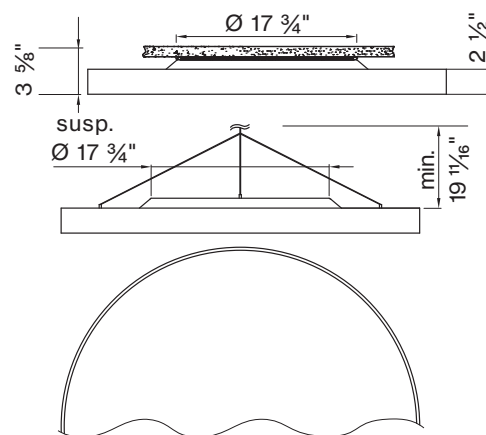

K DIAMETER IN FT

Ø 1 1/2' DM - 1.5 FT
 Ø 2' DM - 2 FT
 Ø 3' DM - 3 FT

Technical data

SIZE TYPE	LED COLOR TEMPERATURE	INPUT WATTS	DELIVERED LM TOTAL	LIGHT DISTRIBUTION	DELIVERED LM DIRECT	OPTICAL EFFICIENCY	LUMINAIRE EFFICACY
 Ø 1 ½' gray	30K, 35K	20W	2080lm	100% down	2080lm	85%	102lm/W
	40K		2160lm		2160lm		106lm/W
	30K, 35K	34W	2970lm		2970lm		87lm/W
	40K		3080lm		3080lm		90lm/W
Ø 2' gray	30K, 35K	27W	3030lm	100% down	3030lm	85%	111lm/W
	40K		3160lm		3150lm		116lm/W
	30K, 35K	39W	4060lm		4060lm		104lm/W
	40K		4220lm		4220lm		108lm/W
	30K, 35K	53W	5080lm		5070lm		96lm/W
	40K		5280lm		5270lm		100lm/W
Ø 3' gray	30K, 35K	43W	5010lm	100% down	5010lm	85%	116lm/W
	40K		5210lm		5210lm		121lm/W
	30K, 35K	53W	5970lm		5970lm		113lm/W
	40K		6210lm		6210lm		118lm/W
	30K, 35K	75W	7980lm		7970lm		107lm/W
	40K		8300lm		8290lm		111lm/W
	30K, 35K	112W	10900lm		10890lm		98lm/W
	40K		11340lm		11330lm		102lm/W

Accessory

SUSPENSION SET < 36 INCH

3-piece barrel mount set 698 - 098 - 05140

ROUND 1 ½' surface

ROUND 2' surface

ROUND 3' surface

FIXTURE DIMENSIONS

NOMINAL	DIMENSIONS	CODE
Ø 1 ½'	Ø 11 13/16" / h 3 1/2"	DM-1.5FT
Ø 2'	Ø 17 3/8" / h 3 1/2"	DM-2FT
Ø 3'	Ø 23 7/16" / h 3 1/2"	DM-3FT