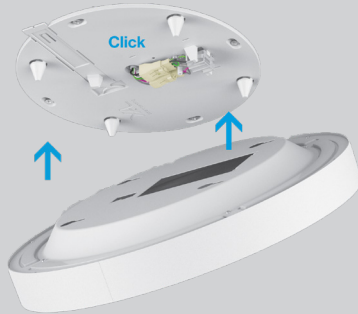

PERFORMANCE

- Up to 123 lm/W efficiency
- 27 K, 30 K, 35 K, 40 K
- CRI > 80 & CRI > 90

MOUNTING

Surface

Pendant

ONE CLICK INSTALLATION

Mounting & electrical connection with one click

[link to video](#)

MAKE YOUR ROOM STAND OUT

Catalog Number Example

ROUND-SUR-BL-OP-40K-C80-UNV-010V-03000LF-DM-2FT

A RANGE

CS ROUND ROUND

B MOUNTING

CS Surface SUR
CS Pendant PDT

C COLOR

K DIAMETER IN FT

Ø 1 1/2' DM - 1.5 FT
 Ø 2' DM - 2 FT
 Ø 3' DM - 3 FT

Technical data

SIZE TYPE	LED COLOR TEMPERATURE	INPUT WATTS	DELIVERED LM TOTAL	LIGHT DISTRIBUTION	DELIVERED LM DIRECT	OPTICAL EFFICIENCY	LUMINAIRE EFFICACY
 Ø 1 ½' gray	30K, 35K	20W	2080lm	100% down	2080lm	85%	102lm/W
	40K		2160lm		2160lm		106lm/W
	30K, 35K	34W	2970lm		2970lm		87lm/W
	40K		3080lm		3080lm		90lm/W
Ø 2' gray	30K, 35K	27W	3030lm	100% down	3030lm	85%	111lm/W
	40K		3160lm		3150lm		116lm/W
	30K, 35K	39W	4060lm		4060lm		104lm/W
	40K		4220lm		4220lm		108lm/W
	30K, 35K	53W	5080lm		5070lm		96lm/W
	40K		5280lm		5270lm		100lm/W
Ø 3' gray	30K, 35K	43W	5010lm	100% down	5010lm	85%	116lm/W
	40K		5210lm		5210lm		121lm/W
	30K, 35K	53W	5970lm		5970lm		113lm/W
	40K		6210lm		6210lm		118lm/W
	30K, 35K	75W	7980lm		7970lm		107lm/W
	40K		8300lm		8290lm		111lm/W
	30K, 35K	112W	10900lm		10890lm		98lm/W
	40K		11340lm		11330lm		102lm/W