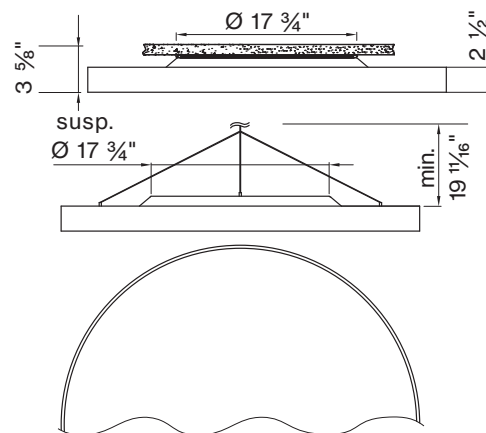

K DIAMETER IN FT

Ø 1 1/2'	DM - 1 . 5 FT
Ø 2'	DM - 2 FT
Ø 3'	DM - 3 FT

BASO
basolighting.com
xalusa.com

Technical data

SIZE TYPE	LED COLOR TEMPERATURE	INPUT WATTS	DELIVERED LM TOTAL	LIGHT DISTRIBUTION	DELIVERED LM DIRECT				
 Ø 1 ½' gray	30K, 35K	28W	2870lm	73% down / 27% up	2090lm	780lm	86%	102lm/W	
	40K		2980lm			810lm		107lm/W	
	30K, 35K	47W	4070lm	73% down / 27% up	2990lm	1090lm		87lm/W	
Ø 2' gray	40K		4240lm		3110lm	1130lm		91lm/W	
	30K, 35K	35W	4020lm	76% down / 24% up	3060lm	960lm	86%	114lm/W	
	40K		4180lm		3180lm	1000lm		118lm/W	
	30K, 35K	50W	5400lm	76% down / 24% up	4090lm	1310lm		107lm/W	
	40K		5610lm		4250lm	1360lm		111lm/W	
Ø 3' gray	30K, 35K	64W	6450lm	80% down / 20% up	5110lm	1330lm		100lm/W	
	40K		6710lm		5320lm	1380lm		104lm/W	
	30K, 35K	57W	6830lm	74% down / 26% up	5050lm	1780lm	86%	119lm/W	
	40K		7100lm		5250lm	1850lm		124lm/W	
	30K, 35K	67W	7800lm	80% down / 20% up	6020lm	1780lm		117lm/W	
	40K		8110lm		6250lm	1850lm		121lm/W	
	30K, 35K	91W	10130lm	80% down / 20% up	8040lm	2080lm		111lm/W	
40K		10540lm		8360lm	2170lm		115lm/W		
30K, 35K	135W	13790lm	80% down / 20% up	10980lm	2800lm		102lm/W		
40K		14350lm		11420lm	2910lm		106lm/W		

Accessory

SUSPENSION SET < 36 INCH

3-piece barrel mount set 698 - 098 - 05140

ROUND 1 ½' surface

ROUND 2' surface

ROUND 3' surface

FIXTURE DIMENSIONS

NOMINAL	DIMENSIONS	CODE
Ø 1 ½'	Ø 17 ¾" / h 3 ½"	DM-1.5FT
Ø 2'	Ø 23 5/8" / h 3 ½"	DM-2FT
Ø 3'	Ø 35 7/16" / h 3 ½"	DM-3FT