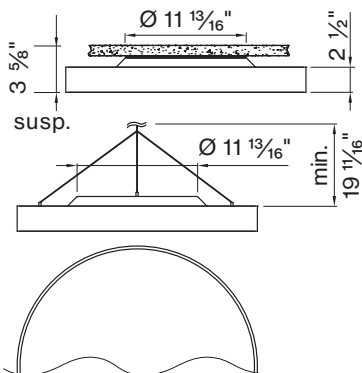

K DIAMETER IN FT

Ø 1 1/2'	DM - 1 . 5 FT
Ø 2'	DM - 2 FT
Ø 3'	DM - 3 FT

BASO
basolighting.com
xalusa.com

Technical data

SIZE TYPE	LED COLOR TEMPERATURE	INPUT WATTS	DELIVERED LM TOTAL	LIGHT DISTRIBUTION	DELIVERED LM DIRECT				
 Ø 1 ½' gray	30K, 35K	28W	2870lm	73% down / 27% up	2090lm	780lm	86%	102lm/W	
	40K		2980lm			810lm		107lm/W	
	30K, 35K	47W	4070lm	73% down / 27% up	2990lm	1090lm		87lm/W	
Ø 2' gray	40K		4240lm		3110lm	1130lm		91lm/W	
	30K, 35K	35W	4020lm	76% down / 24% up	3060lm	960lm	86%	114lm/W	
	40K		4180lm		3180lm	1000lm		118lm/W	
	30K, 35K	50W	5400lm	76% down / 24% up	4090lm	1310lm		107lm/W	
	40K		5610lm		4250lm	1360lm		111lm/W	
Ø 3' gray	30K, 35K	64W	6450lm	80% down / 20% up	5110lm	1330lm		100lm/W	
	40K		6710lm		5320lm	1380lm		104lm/W	
	30K, 35K	57W	6830lm	74% down / 26% up	5050lm	1780lm	86%	119lm/W	
	40K		7100lm		5250lm	1850lm		124lm/W	
	30K, 35K	67W	7800lm	80% down / 20% up	6020lm	1780lm		117lm/W	
	40K		8110lm		6250lm	1850lm		121lm/W	
	30K, 35K	91W	10130lm	80% down / 20% up	8040lm	2080lm		111lm/W	
40K		10540lm		8360lm	2170lm		115lm/W		
30K, 35K	135W	13790lm	80% down / 20% up	10980lm	2800lm		102lm/W		
40K		14350lm		11420lm	2910lm		106lm/W		

Accessory

SUSPENSION SET < 36 INCH

3-piece barrel mount set 698 - 098 - 05140

ROUND 1 ½' surface

ROUND 2' surface

ROUND 3' surface

FIXTURE DIMENSIONS

NOMINAL	DIMENSIONS	CODE
Ø 1 ½'	Ø 17 ¾" / h 3 ½"	DM-1.5FT
Ø 2'	Ø 23 5/8" / h 3 ½"	DM-2FT
Ø 3'	Ø 35 7/16" / h 3 ½"	DM-3FT