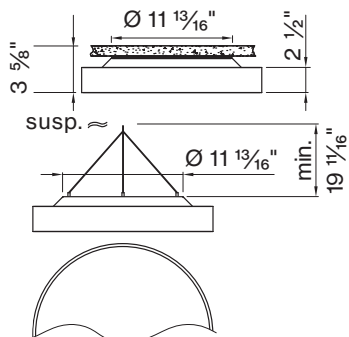

K DIAMETER IN FT

Ø 1 1/2'	DM - 1 . 5 FT
Ø 2'	DM - 2 FT
Ø 3'	DM - 3 FT

BASO
basolighting.com
xalusa.com

Technical data

SIZE TYPE	LED COLOR TEMPERATURE	INPUT WATTS	DELIVERED LM TOTAL	LIGHT DISTRIBUTION	DELIVERED LM DIRECT				
 Ø 1 ½' gray	30K, 35K	28W	2870lm	73% down / 27% up	2090lm	780lm	86%	102lm/W	
	40K		2980lm			810lm		107lm/W	
	30K, 35K	47W	4070lm	73% down / 27% up	2990lm	1090lm		87lm/W	
Ø 2' gray	40K		4240lm		3110lm	1130lm		91lm/W	
	30K, 35K	35W	4020lm	76% down / 24% up	3060lm	960lm	86%	114lm/W	
	40K		4180lm		3180lm	1000lm		118lm/W	
	30K, 35K	50W	5400lm	76% down / 24% up	4090lm	1310lm		107lm/W	
	40K		5610lm		4250lm	1360lm		111lm/W	
Ø 3' gray	30K, 35K	64W	6450lm	80% down / 20% up	5110lm	1330lm		100lm/W	
	40K		6710lm		5320lm	1380lm		104lm/W	
	30K, 35K	57W	6830lm	74% down / 26% up	5050lm	1780lm	86%	119lm/W	
	40K		7100lm		5250lm	1850lm		124lm/W	
	30K, 35K	67W	7800lm	80% down / 20% up	6020lm	1780lm		117lm/W	
	40K		8110lm		6250lm	1850lm		121lm/W	
	30K, 35K	91W	10130lm	80% down / 20% up	8040lm	2080lm		111lm/W	
40K		10540lm		8360lm	2170lm		115lm/W		
30K, 35K	135W	13790lm	80% down / 20% up	10980lm	2800lm		102lm/W		
40K		14350lm		11420lm	2910lm		106lm/W		

Accessory

SUSPENSION SET < 36 INCH

3-piece barrel mount set 698 - 098 - 05140

ROUND 1 ½' surface

ROUND 2' surface

ROUND 3' surface

FIXTURE DIMENSIONS

NOMINAL	DIMENSIONS	CODE
Ø 1 ½'	Ø 17 ¾" / h 3 ½"	DM-1.5FT
Ø 2'	Ø 23 5/8" / h 3 ½"	DM-2FT
Ø 3'	Ø 35 7/16" / h 3 ½"	DM-3FT