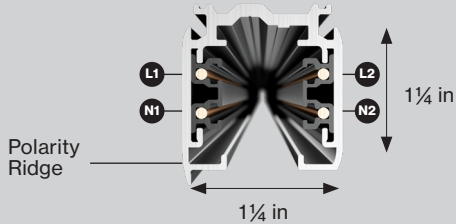

## DIMENSIONS

## Catalog Number Example

TLTR-SUR-BL-120V-TRIA-2C-04FT-F

T-LINE is polarized and is manufactured and has a distinct ridge (the blue dotted line).

Please note the diagrams below for the necessary connectors for each track configuration. The Grid configuration has two types of layouts using the left and right ridges.