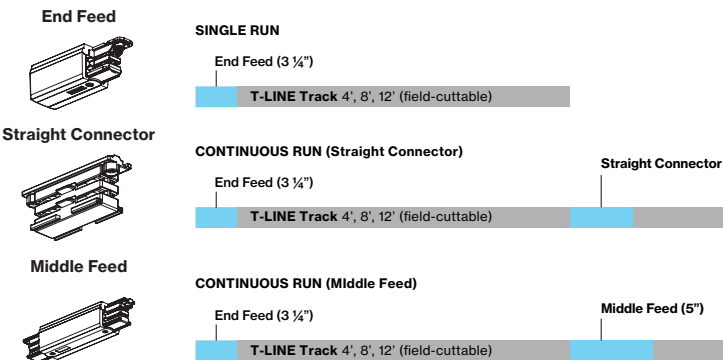

Accessories ships separately

End Feed Black Right	TLAC-PRO-2431R-2	
End Feed Black Left	TLAC-PRO-2431L-2	
End Feed White Right	TLAC-PRO-2431R-3	
End Feed White Left	TLAC-PRO-2431L-3	
L-Feed Black Right	TLAC-PRO-2435R-2	
L-Feed Black Left	TLAC-PRO-2435L-2	
L-Feed White Right	TLAC-PRO-2435R-3	
L-Feed White Left	TLAC-PRO-2435L-3	
Middle Feed Black	TLAC-PRO-2434-2	
Middle Feed White	TLAC-PRO-2434-3	
T-Feed Black Right-Right	TLAC-PRO-2436R1-2	
T-Feed Black Left-Left	TLAC-PRO-2436L1-2	
T-Feed White Right-Right	TLAC-PRO-2436R1-3	
T-Feed White Left-Left	TLAC-PRO-2436L1-3	
X-Feed Black	TLAC-PRO-2437-2	
X-Feed White	TLAC-PRO-2437-3	

Connectors without option for power feed

Straight Connector Black	TLAC-PRO-0433-2	
Straight Connector White	TLAC-PRO-0433-3	
Endcap Black	TLAC-PRO-0432-2	
Endcap White	TLAC-PRO-0432-3	

Suspension Set

Track Clip Wire Set 59IN Black	TLAC-PRO-EZ0448-2/4.9FT	
Track Clip Wire Set 18IN Black	TLAC-PRO-EZ0448-2/16.4FT	
Track Clip Wire Set 59IN White	TLAC-PRO-EZ0448-3/4.9FT	
Track Clip Wire Set 18IN White	TLAC-PRO-EZ0448-3/16.4FT	

T-LINE is polarized and is manufactured and has a distinct ridge (the blue dotted line).

Please note the diagrams below for the necessary connectors for each track configuration. The Grid configuration has two types of layouts using the left and right ridges.

LINEAR