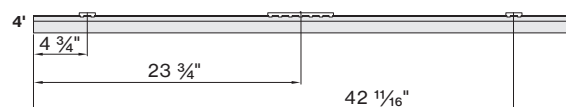

BASO
basolighting.com
xalusa.com

Linear lenses

opal

multi spot

Inset distances

INSET LENGTHS

NOMINAL L	DIMENSIONS
2'	23 13/16"
4'	47 7/16"

M-LINE Mounting Instructions