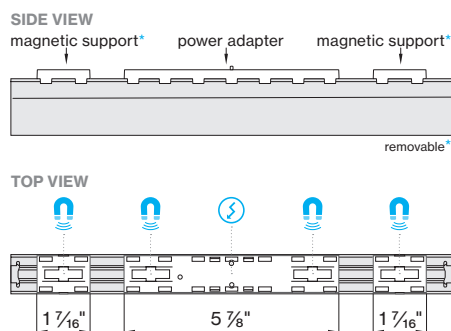

BASO
basolighting.com
xalusa.com

Linear lenses

opal

multi spot

Inset distances

INSET LENGTHS

NOMINAL L	DIMENSIONS
2'	23 13/16"
4'	47 7/16"

M-LINE Mounting Instructions

Get access to the M-LINE mounting instructions faster by scanning the QR code.

<https://www.xalusa.com/resources/mounting-instructions/m-line>