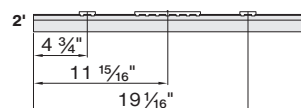

BASO
basolighting.com
xalusa.com

Linear lenses

opal

multi spot

Inset distances

INSET LENGTHS

NOMINAL L	DIMENSIONS
2'	23 13/16"
4'	47 7/16"

M-LINE Mounting Instructions