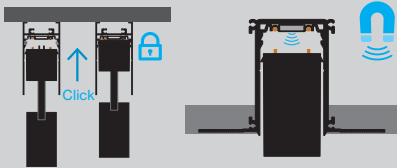

M-LINE INSETS - LINEAR

PERFORMANCE

- Magnetic inset attachment
- CRI > 90

INSET TYPE

Opal Flush

MAGNETIC ATTACHMENT

10 Business Days for all QuickShip items

- Maximum quantity: 25 pieces
- "QuickShip" must be clearly listed on PO.
- QuickShip items must be on Separate Purchase Order.
- QuickShip orders must be received with complete and correct catalog numbers.
- Variant request will not qualify for QuickShip program.
- QuickShip orders must be received before 2 pm EST. After 2 pm, shipping will be based on the next business day.
- QuickShip orders are based on standard XAL terms for payment.
- Order change of any type will affect shipping times.
- Partial shipments may be required based on current factory inventory.