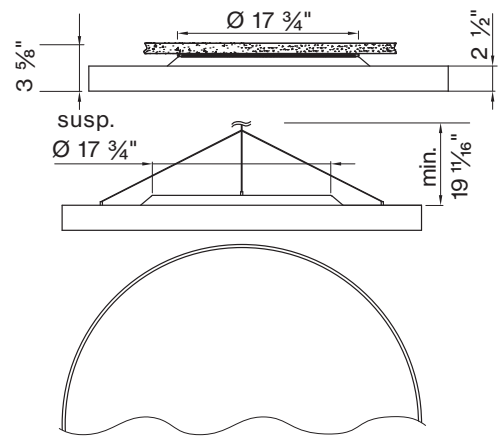

item code matches with coordinating
ROUND Direct/Indirect fixture

*only 0-10V and DALI dimming available

K CIRCUIT / EM

Single circuit *

*leave blank

L DIAMETER IN FT

Ø 1 1/2'	DM - 1 . 5 FT
Ø 2'	DM - 2 FT
Ø 3'	DM - 3 FT

BASO
basolighting.com
xalusa.com

Technical data

SIZE TYPE	LED COLOR TEMPERATURE	LIGHT DISTRIBUTION	DELIVERED LM INDIRECT	OPTICAL EFFICIENCY	
Ø 1 1/2' gray	30 K, 35 K	100% up	780lm	86%	102 lm/W
	40K		810lm		107 lm/W
	30 K, 35 K	100% up	1090lm		87 lm/W
	40K		1130lm		91 lm/W
Ø 2' gray	30 K, 35 K	100% up	960lm	86%	114 lm/W
	40K		1000lm		118 lm/W
	30 K, 35 K	100% up	1310lm		107 lm/W
	40K		1360lm		111 lm/W
	30 K, 35 K	100% up	1330lm		100 lm/W
Ø 3' gray	40K		1380lm		104 lm/W
	30 K, 35 K	100% up	1780lm	86%	119 lm/W
	40K		1850lm		124 lm/W
	30 K, 35 K	100% up	1780lm		117 lm/W
	40K		1850lm		121 lm/W
	30 K, 35 K	100% up	2080lm		111 lm/W
	40K		2170lm		115 lm/W
	30 K, 35 K	100% up	2800lm		102 lm/W
	40K		2910lm		106 lm/W

Accessory

SUSPENSION SET < 36 INCH

3-piece barrel mount set 6 9 8 - 0 9 8 - 0 5 1 4 0

ROUND 1 1/2' surface

ROUND 2' surface

ROUND 3' surface

FIXTURE DIMENSIONS

NOMINAL	DIMENSIONS	CODE
Ø 1 1/2'	Ø 17 3/4" / h 3 1/2"	DM-1.5FT
Ø 2'	Ø 23 5/8" / h 3 1/2"	DM-2FT
Ø 3'	Ø 35 7/16" / h 3 1/2"	DM-3FT