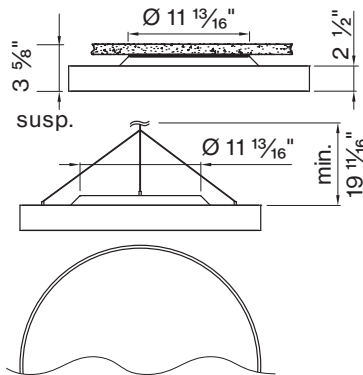

item code matches with coordinating
ROUND Direct/Indirect fixture

*only 0-10V and DALI dimming available

K CIRCUIT / EM

Single circuit *

*leave blank

L DIAMETER IN FT

Ø 1 1/2'	DM - 1 . 5 FT
Ø 2'	DM - 2 FT
Ø 3'	DM - 3 FT

BASO
basolighting.com
xalusa.com

Technical data

SIZE TYPE	LED COLOR TEMPERATURE	LIGHT DISTRIBUTION	DELIVERED LM INDIRECT	OPTICAL EFFICIENCY	
Ø 1 1/2' gray	30 K, 35 K	100% up	780lm	86%	102 lm/W
	40K		810lm		107 lm/W
	30 K, 35 K	100% up	1090lm		87 lm/W
	40K		1130lm		91 lm/W
Ø 2' gray	30 K, 35 K	100% up	960lm	86%	114 lm/W
	40K		1000lm		118 lm/W
	30 K, 35 K	100% up	1310lm		107 lm/W
	40K		1360lm		111 lm/W
	30 K, 35 K	100% up	1330lm		100 lm/W
Ø 3' gray	40K		1380lm		104 lm/W
	30 K, 35 K	100% up	1780lm	86%	119 lm/W
	40K		1850lm		124 lm/W
	30 K, 35 K	100% up	1780lm		117 lm/W
	40K		1850lm		121 lm/W
	30 K, 35 K	100% up	2080lm		111 lm/W
	40K		2170lm		115 lm/W
	30 K, 35 K	100% up	2800lm		102 lm/W
	40K		2910lm		106 lm/W

Accessory

SUSPENSION SET < 36 INCH

3-piece barrel mount set 6 9 8 - 0 9 8 - 0 5 1 4 0

ROUND 1 1/2' surface

ROUND 2' surface

ROUND 3' surface

FIXTURE DIMENSIONS

NOMINAL	DIMENSIONS	CODE
Ø 1 1/2'	Ø 17 3/4" / h 3 1/2"	DM-1.5FT
Ø 2'	Ø 23 5/8" / h 3 1/2"	DM-2FT
Ø 3'	Ø 35 7/16" / h 3 1/2"	DM-3FT