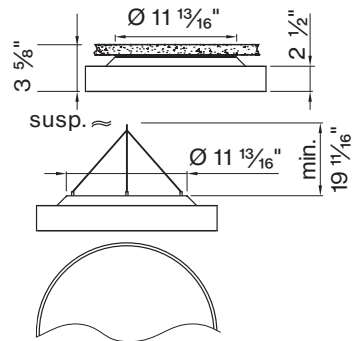

item code matches with coordinating
ROUND Direct/Indirect fixture

*only 0-10V and DALI dimming available

K CIRCUIT / EM

Single circuit *

*leave blank

L DIAMETER IN FT

Ø 1 1/2'	DM - 1 . 5 FT
Ø 2'	DM - 2 FT
Ø 3'	DM - 3 FT

BASO
basolighting.com
xalusa.com

Technical data

SIZE TYPE	LED COLOR TEMPERATURE	LIGHT DISTRIBUTION	DELIVERED LM INDIRECT	OPTICAL EFFICIENCY	
Ø 1 1/2' gray	30 K, 35 K	100% up	780lm	86%	102 lm/W
	40K		810lm		107 lm/W
	30 K, 35 K	100% up	1090lm		87 lm/W
	40K		1130lm		91 lm/W
Ø 2' gray	30 K, 35 K	100% up	960lm	86%	114 lm/W
	40K		1000lm		118 lm/W
	30 K, 35 K	100% up	1310lm		107 lm/W
	40K		1360lm		111 lm/W
	30 K, 35 K	100% up	1330lm		100 lm/W
Ø 3' gray	40K		1380lm		104 lm/W
	30 K, 35 K	100% up	1780lm	86%	119 lm/W
	40K		1850lm		124 lm/W
	30 K, 35 K	100% up	1780lm		117 lm/W
	40K		1850lm		121 lm/W
	30 K, 35 K	100% up	2080lm		111 lm/W
	40K		2170lm		115 lm/W
	30 K, 35 K	100% up	2800lm		102 lm/W
	40K		2910lm		106 lm/W

Accessory

SUSPENSION SET < 36 INCH

3-piece barrel mount set 6 9 8 - 0 9 8 - 0 5 1 4 0

ROUND 1 1/2' surface

ROUND 2' surface

ROUND 3' surface

FIXTURE DIMENSIONS

NOMINAL	DIMENSIONS	CODE
Ø 1 1/2'	Ø 17 3/4" / h 3 1/2"	DM-1.5FT
Ø 2'	Ø 23 5/8" / h 3 1/2"	DM-2FT
Ø 3'	Ø 35 7/16" / h 3 1/2"	DM-3FT