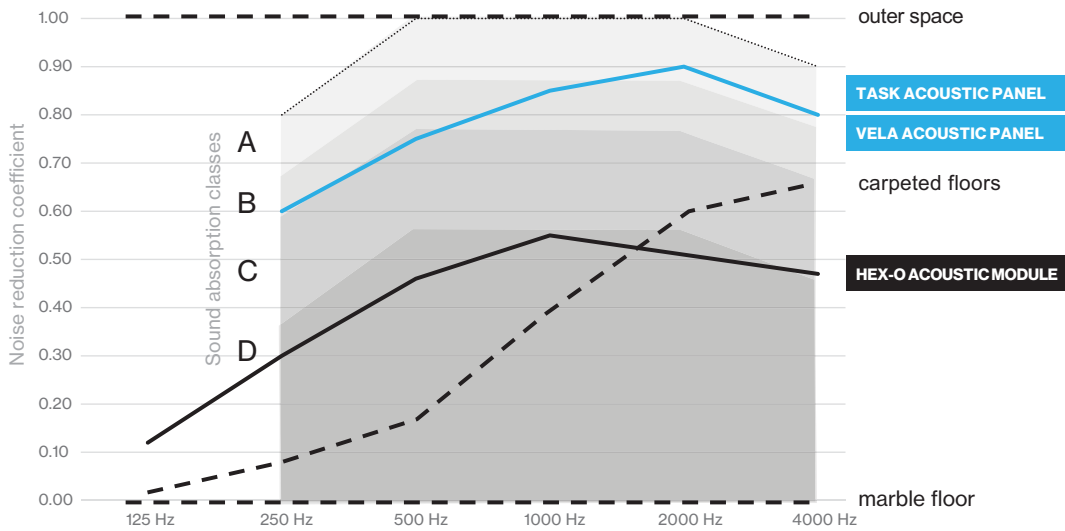

VELA ACOUSTIC PANEL

Features

GENERAL

- Surface mounted or suspended
- Four size options (to match with fixtures)
- Lightweight

ACOUSTIC

- NRC of .90* (Noise Reduction Coefficient)
- * calculated; measurements coming soon
- Absorption class B

PHYSICAL

- PET felt (environmentally friendly, made from recycled materials)
- Four color options

Order Options

A RANGE

VELA ACOUSTIC V E L A

B MOUNTING

surface mounted	3
78" suspended	4

C DIMENSIONS

Ø 1 ½'	1 8
Ø 2'	2 4
Ø 3'	3 6
Ø 4'	4 8

D ACOUSTIC COLOR

felt gray		1
anthracite gray		2
indigo blue		5
bright blue		6

Sound absorption rates

*results based on calculations; measurements coming soon

Dimensions

Features

color range

sound absorption

surface mounted /
pendant mounted