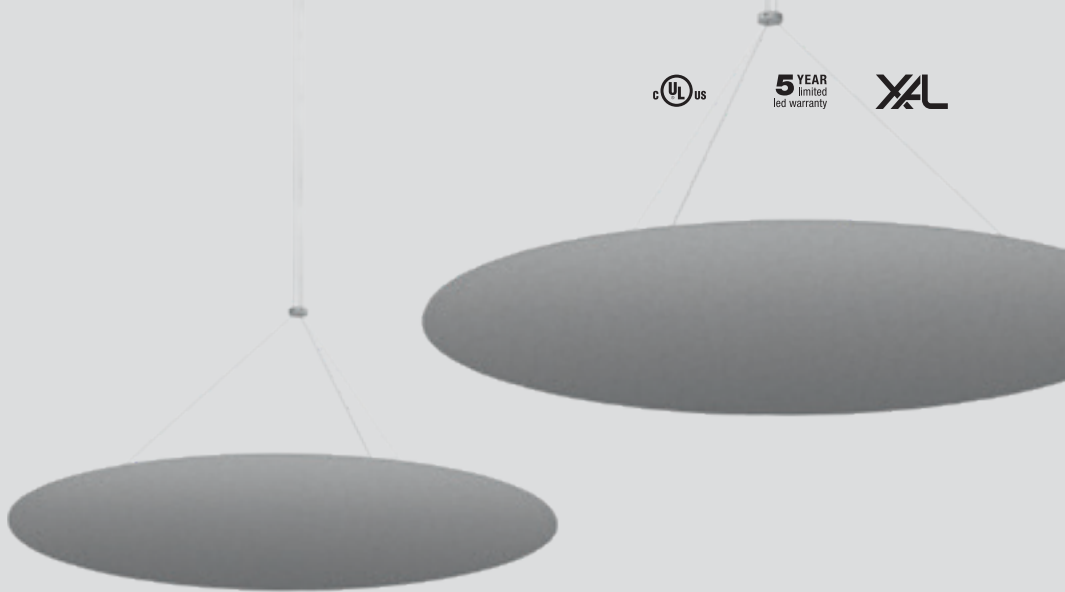

VELA ACOUSTIC PANEL

Features

GENERAL

- Surface mounted or suspended
- Four size options (to match with fixtures)
- Lightweight

ACOUSTIC

- NRC of .90* (Noise Reduction Coefficient)
- * calculated; measurements coming soon
- Absorption class B

PHYSICAL

- PET felt (environmentally friendly, made from recycled materials)
- Four color options

Order Options

A RANGE

VELA ACOUSTIC V E L A

B MOUNTING

surface mounted	3
78" suspended	4

C DIMENSIONS

Ø 1 ½'	1 8
Ø 2'	2 4
Ø 3'	3 6
Ø 4'	4 8

D ACOUSTIC COLOR

felt gray		1
anthracite gray		2
indigo blue		5
bright blue		6

Sound absorption rates

*results based on calculations; measurements coming soon

Dimensions

Features

color range

sound absorption

surface mounted /
pendant mounted