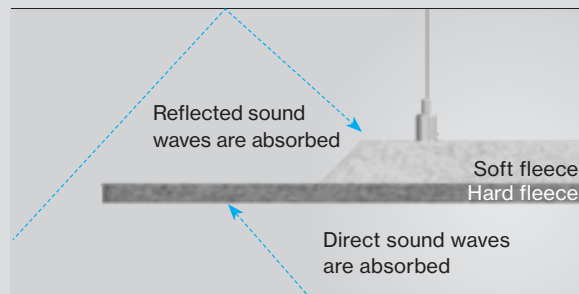

VELA ACOUSTIC PANEL

Features

GENERAL

- Surface mounted or suspended
- Four size options (to match with fixtures)
- Lightweight

ACOUSTIC

- NRC of .90* (Noise Reduction Coefficient)
- * calculated; measurements coming soon
- Absorption class B

PHYSICAL

- PET felt (environmentally friendly, made from recycled materials)
- Four color options

Order Options

A RANGE

VELA ACOUSTIC V E L A

B MOUNTING

surface mounted	3
78" suspended	4

C DIMENSIONS

Ø 1 ½'	1 8
Ø 2'	2 4
Ø 3'	3 6
Ø 4'	4 8

D ACOUSTIC COLOR

felt gray		1
anthracite gray		2
indigo blue		5
bright blue		6

Sound absorption rates

*results based on calculations; measurements coming soon

Dimensions

Features

color range

sound absorption

surface mounted /
pendant mounted