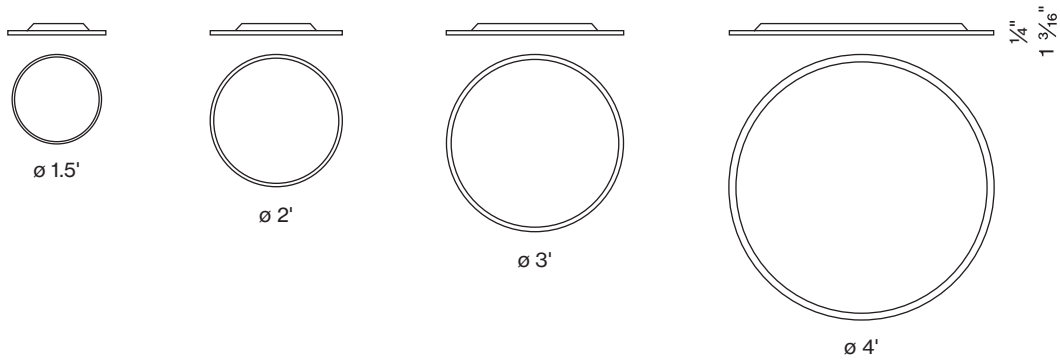

Ø 1 ½'	1 8
Ø 2'	2 4
Ø 3'	3 6
Ø 4'	4 8

D ACOUSTIC COLOR

felt gray		1
anthracite gray		2
indigo blue		5
bright blue		6

Sound absorption rates

*results based on calculations; measurements coming soon

Dimensions