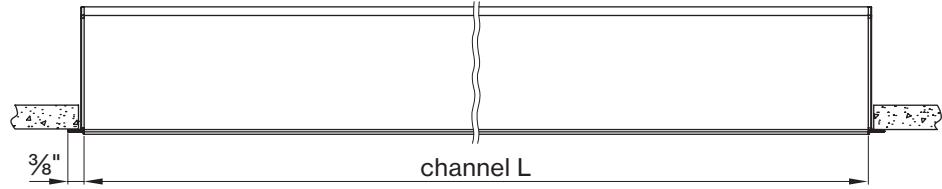

DIMENSIONS

BASO 1.5 LOUVER

RECESSED trimless

RECESSED with trim