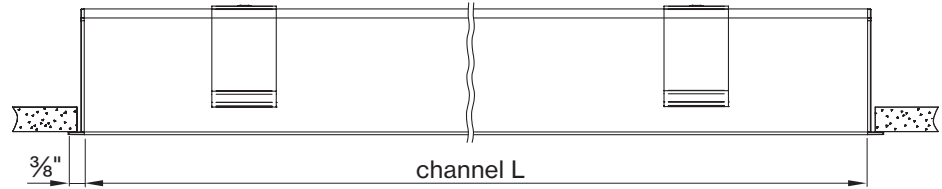

BASO mounting instructions

Get access to the BASO 1.5 LOUVER mounting instructions faster by scanning the QR code.

www.xalusa.com/resources/mounting-instructions/baso