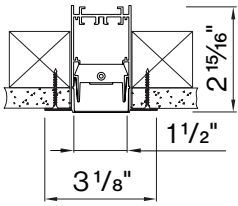

L SHAPE / PATTERN

Linear / straight S T

M DIMENSIONS IN INCH

Linear 2' 2 4 I N
Linear 4' 4 8 I N
Linear 6' 7 2 I N
Linear 8' 9 6 I N
Linear custom # # # I N

custom combinations including opal
lens or wallwash optics available,
please contact customer service with
a drawing of your request

N CERTIFICATION (optional)

Chicago Plenum C C E A

Technical data

	SIZE TYPE	LED COLOR TEMPERATURE	INPUT WATTS	DELIVERED LM TOTAL	LIGHT DISTRIBUTION	DELIVERED LM DIRECT	OPTICAL EFFICIENCY	LUMINAIRE EFFICACY
BASO 1.5 LOUVER DIRECT								
e LED	4' linear	30K, 35K, 40K	16.4W	1600lm	100% down	400lm/ft	67%	103lm/W
	8' linear		32.8W	3200lm				
e ² LED	4' linear	30K, 35K, 40K	25.6W	2400lm	100% down	600lm/ft	67%	98lm/W
	8' linear		51.2W	4800lm				
e ²⁺ LED	4' linear	30K, 35K, 40K	35W	3200lm	100% down	800lm/ft	67%	92lm/W
	8' linear		70W	6400lm				

Multiplier for direct lens ONLY

Multiple lens combinations available

Patterns top view

LINEAR

A	FIXTURES	CODE
48"	1 × 4' linear	ST - 0 4 FT
96"	1 × 8' linear	ST - 0 8 FT
144"	3 × 4' linear	ST - 1 2 FT

DIMENSIONS

BASO 1.5 LOUVER

RECESSED trimless

RECESSED with trim

BASO mounting instructions

Get access to the BASO 1.5 LOUVER mounting instructions faster by scanning the QR code.

www.xalusa.com/resources/mounting-instructions/baso