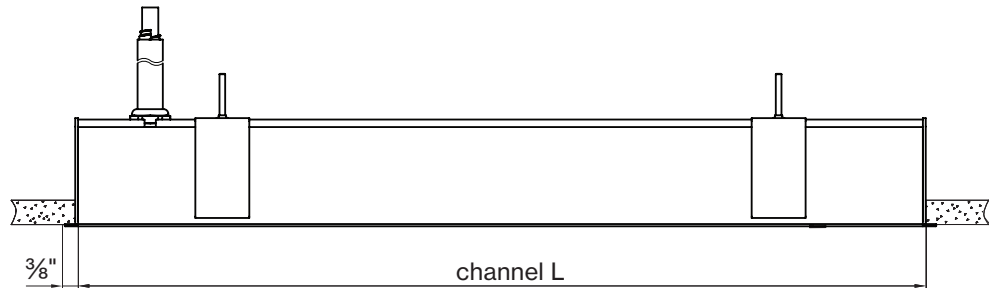

Linear / straight S T

M

DIMENSIONS IN INCH

Linear 2'	2 4 I N
Linear 3'	3 6 I N
Linear 4'	4 8 I N
Linear 5'	6 0 I N
Linear 6'	7 2 I N
Linear 7'	8 4 I N
Linear 8'	9 6 I N

Technical data

	SIZE TYPE	LED COLOR TEMPERATURE	INPUT WATTS	DELIVERED LM TOTAL	LIGHT DISTRIBUTION	DELIVERED LM DIRECT	DELIVERED LM INDIRECT	OPTICAL EFFICIENCY	LUMINAIRE EFFICACY
	4' linear	40K	16.8W	1820lm	100% down	455 lm/ft	-	66%	108 lm/W
	8' linear		33.6W	3640lm					
	4' linear	40K	29.6W	3010lm	100% down	750 lm/ft	-	66%	101 lm/W
	8' linear		59.2W	6020lm					

for 30K or 35K multiply lm value by 0.96

Patterns top view

LINEAR

A	FIXTURES	CODE
48"	1x 4' linear	ST - 4 8 I N
72"	1x 6' linear	ST - 7 2 I N
96"	1x 8' linear	ST - 9 6 I N

BASO 2.5 IP 54 Dimensions

RECESSED with trim