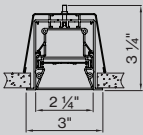

BASO 2.5 WET DIRECT

5 YEAR
limited
led warranty

PERFORMANCE

- Up to 108 lm/W efficacy
- 455 / 750 lm/ft
- CRI > 80 & CRI > 90
- IP54, wet rated

MOUNTING

Recessed with Trim

DIMENSIONS

TRIM

Linear / straight S T

M

DIMENSIONS IN INCH

Linear 2'	2 4 I N
Linear 3'	3 6 I N
Linear 4'	4 8 I N
Linear 5'	6 0 I N
Linear 6'	7 2 I N
Linear 7'	8 4 I N
Linear 8'	9 6 I N

Technical data

	SIZE TYPE	LED COLOR TEMPERATURE	INPUT WATTS	DELIVERED LM TOTAL	LIGHT DISTRIBUTION	DELIVERED LM DIRECT	DELIVERED LM INDIRECT	OPTICAL EFFICIENCY	LUMINAIRE EFFICACY
	4' linear	40K	16.8W	1820lm	100% down	455 lm/ft	-	66%	108 lm/W
	8' linear		33.6W	3640lm					
	4' linear	40K	29.6W	3010lm	100% down	750 lm/ft	-	66%	101 lm/W
	8' linear		59.2W	6020lm					