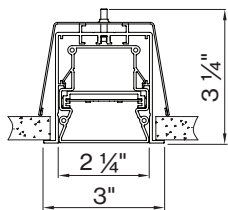

Linear / straight S T

M

DIMENSIONS IN INCH

Linear 2'	2 4 I N
Linear 3'	3 6 I N
Linear 4'	4 8 I N
Linear 5'	6 0 I N
Linear 6'	7 2 I N
Linear 7'	8 4 I N
Linear 8'	9 6 I N

Technical data

	SIZE TYPE	LED COLOR TEMPERATURE	INPUT WATTS	DELIVERED LM TOTAL	LIGHT DISTRIBUTION	DELIVERED LM DIRECT	DELIVERED LM INDIRECT	OPTICAL EFFICIENCY	LUMINAIRE EFFICACY
	4' linear	40K	16.8W	1820lm	100% down	455 lm/ft	-	66%	108 lm/W
	8' linear		33.6W	3640lm					
	4' linear	40K	29.6W	3010lm	100% down	750 lm/ft	-	66%	101 lm/W
	8' linear		59.2W	6020lm					

for 30K or 35K multiply lm value by 0.96

Patterns top view

LINEAR

A	FIXTURES	CODE
48"	1x 4' linear	ST - 4 8 I N
72"	1x 6' linear	ST - 7 2 I N
96"	1x 8' linear	ST - 9 6 I N

BASO 2.5 IP 54 Dimensions

RECESSED with trim