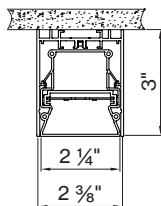

I OUTPUT LM/FT

455lm/ft 100% ↓ 0 4 5 5 L F
750lm/ft 100% ↓ 0 7 5 0 L F
Custom lm/ft X X X X L F

J CIRCUIT / EM

Single circuit *

Dimensional attributes

K SHAPE / PATTERN

Linear / straight S T

L DIMENSIONS IN INCH

Linear 2' 2 4 I N
Linear 3' 3 6 I N
Linear 4' 4 8 I N
Linear 5' 6 0 I N
Linear 6' 7 2 I N
Linear 7' 8 4 I N
Linear 8' 9 6 I N

Technical data

	SIZE TYPE	LED COLOR TEMPERATURE	INPUT WATTS	DELIVERED LM TOTAL	LIGHT DISTRIBUTION	DELIVERED LM DIRECT	DELIVERED LM INDIRECT	OPTICAL EFFICIENCY	LUMINAIRE EFFICACY
BASO DIRECT									
	e LED 2' linear	40K	8.4W	910lm	100% down	455lm/ft	-	66%	108lm/W
	4' linear		16.8W	1820lm					
	6' linear		25.3	2740lm					
	8' linear		33.6W	3640lm					
	e ² LED 2' linear	40K	14.8W	1500lm	100% down	750lm/ft	-	66%	101lm/W
	4' linear		29.6W	3010lm					
	6' linear		44.6W	4510lm					
	8' linear		59.2W	6020lm					

for 30K or 35K multiply lm value by 0.96

Patterns top view

LINEAR

A	FIXTURES	CODE
48"	1x 4' linear	ST - 4 8 I N
72"	1x 6' linear	ST - 7 2 I N
96"	1x 8' linear	ST - 9 6 I N

BASO 2.5 IP 54 Dimensions

SURFACE
direct