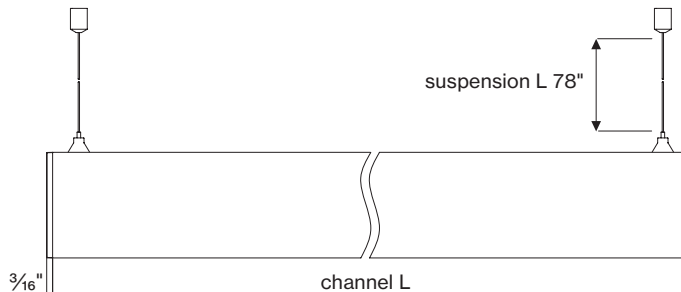

BASO mounting instructions

Get access to the BASO 2.5 IP54 mounting instructions faster by scanning the QR code.

www.xalusa.com/resources/mounting-instructions/baso