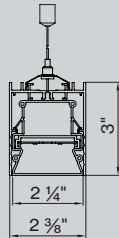

DIMENSIONS

SURFACE

PENDANT