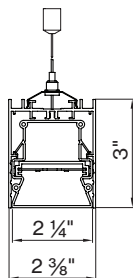

PENDANT
direct