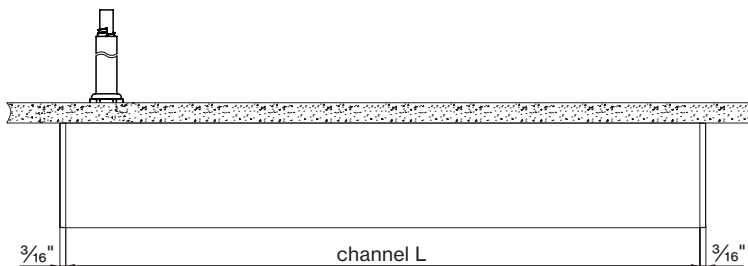

Linear 2' 2 4 I N
Linear 3' 3 6 I N
Linear 4' 4 8 I N
Linear 5' 6 0 I N
Linear 6' 7 2 I N
Linear 7' 8 4 I N
Linear 8' 9 6 I N

Technical data

	SIZE TYPE	LED COLOR TEMPERATURE	INPUT WATTS	DELIVERED LM TOTAL	LIGHT DISTRIBUTION	DELIVERED LM DIRECT	DELIVERED LM INDIRECT	OPTICAL EFFICIENCY	LUMINAIRE EFFICACY
BASO DIRECT									
	e LED 2' linear	40K	8.4W	910lm	100% down	455lm/ft	-	66%	108lm/W
	4' linear		16.8W	1820lm					
	6' linear		25.3	2740lm					
	8' linear		33.6W	3640lm					
	e ² LED 2' linear	40K	14.8W	1500lm	100% down	750lm/ft	-	66%	101lm/W
	4' linear		29.6W	3010lm					
	6' linear		44.6W	4510lm					
	8' linear		59.2W	6020lm					

for 30K or 35K multiply lm value by 0.96

Patterns top view

LINEAR

A	FIXTURES	CODE
48"	1x 4' linear	ST - 4 8 I N
72"	1x 6' linear	ST - 7 2 I N
96"	1x 8' linear	ST - 9 6 I N

BASO 2.5 IP 54 Dimensions

SURFACE
direct