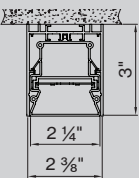

DIMENSIONS

SURFACE

PENDANT