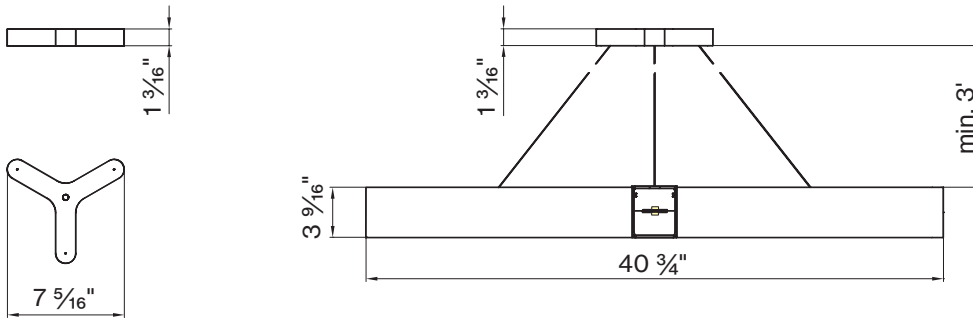

Technical data

	SIZE	LED TYPE	LED COLOR TEMPERATURE	INPUT WATTS	DELIVERED LM TOTAL	LIGHT DISTRIBUTION	DELIVERED LM DIRECT	DELIVERED LM INDIRECT	OPTICAL EFFICIENCY	LUMINAIRE EFFICACY
GEAR DIRECT / INDIRECT										
opal	46 5/8"	e LED	30K, 35K	32 W	3670 lm	↓ 65% / ↑ 35%	2390 lm	1280 lm	74%	114 lm/W
		e² LED		58 W	6060 lm		3940 lm	2110 lm		105 lm/W

Accessory

SUSPENSION SET < 36 INCH

3-piece barrel mount set 6 9 8 - 0 9 8 - 0 5 1 4 0

GEAR 3 design cover option