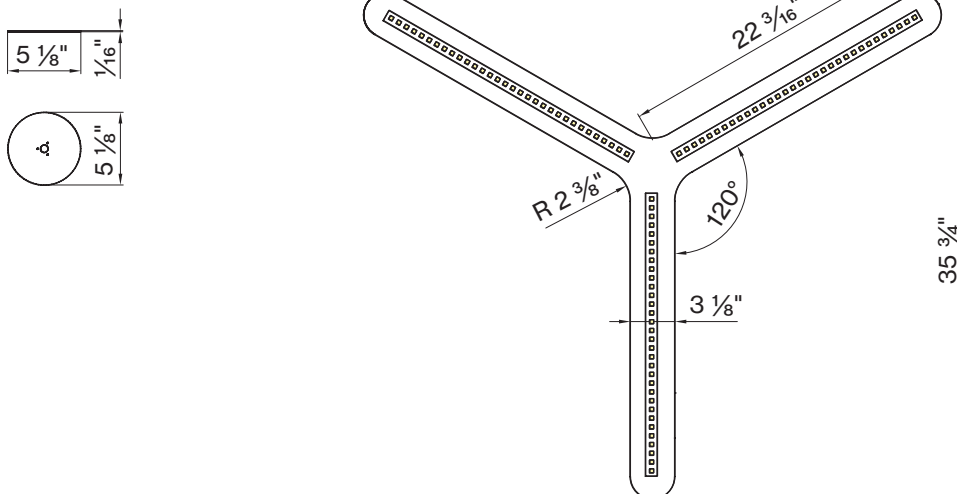

Technical data

	SIZE	LED TYPE	LED COLOR TEMPERATURE	INPUT WATTS	DELIVERED LM TOTAL	LIGHT DISTRIBUTION	DELIVERED LM DIRECT	DELIVERED LM INDIRECT	OPTICAL EFFICIENCY	LUMINAIRE EFFICACY
GEAR DIRECT										
opal	46 5/8"	e LED	30K, 35K	22 W	2300 lm	100% down	2390 lm		72%	111 lm/W
		e ² LED		38 W	3900 lm		3940 lm			103 lm/W

Accessory

SUSPENSION SET < 36 INCH

3-piece barrel mount set 6 9 8 - 0 9 8 - 0 5 1 4 0

GEAR 3 design cover option

GEAR 3 j-box cover option

GEAR 3

DIRECT / INDIRECT

Features

J CIRCUIT / EM	no emergency	*
	* leave blank	

Dimensional attributes

K DIMENSIONS IN INCH	46 5/8"	4 6 N
-----------------------------	---------	---------

Technical data

	SIZE	LED TYPE	LED COLOR TEMPERATURE	INPUT WATTS	DELIVERED LM TOTAL	LIGHT DISTRIBUTION	DELIVERED LM DIRECT	DELIVERED LM INDIRECT	OPTICAL EFFICIENCY	LUMINAIRE EFFICACY
GEAR DIRECT / INDIRECT										
opal	46 5/8"	e LED	30K, 35K	32 W	3670 lm	↓ 65% / ↑ 35%	2390 lm	1280 lm	74%	114 lm/W
		e ² LED		58 W	6060 lm		3940 lm	2110 lm		105 lm/W