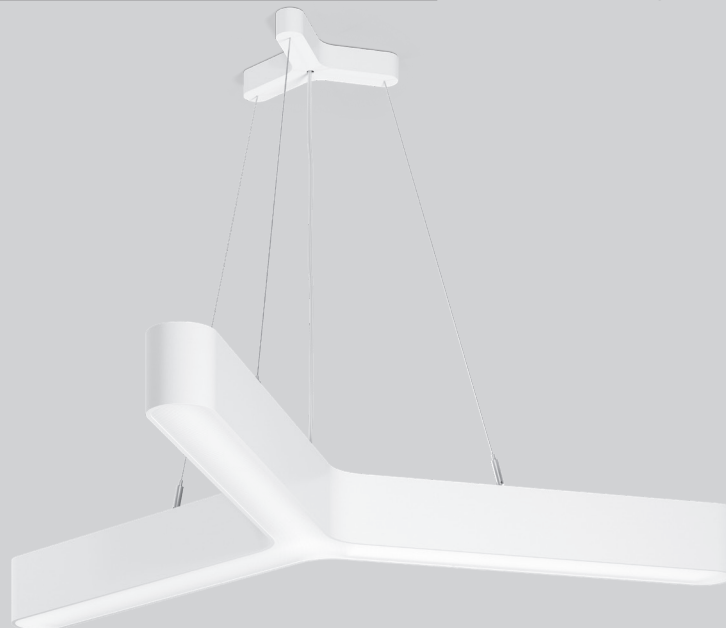

GEAR 3 DIRECT

Features

Luminaire		
Direct light output		
Powder coated white or black		
Up to 111 lm/W		
30K or 35K		
CRI > 80		
Passive cooling		
2400 lm	L 90	40,000 h
4100 lm	L 80	50,000 h
Opal cover		
120 / 277 V universal		
0-10V, Hi-Lume, DALI dimming		

Physical attributes

Electrical attributes

Dimensional attributes

Physical attributes

A RANGE

GEAR 3	GEAR - D I R
--------	--------------

C COLOR

white	W H
black	B L
gray	G R

F CRI

CRI > 80	C 8 0
CRI > 90	C 9 0

I OUTPUT LM

2400lm 100% †	0 2 4 0 0 L
High efficiency, 22W	
4100lm 100% †	0 4 1 0 0 L
Medium output, 38W	

B MOUNTING

pendant	P D T
includes three 78" suspension cables and a white power feeder with a standard white canopy	
design pendant system	D P S
includes three 78" suspension cables and one white power feeder with a white design cover	