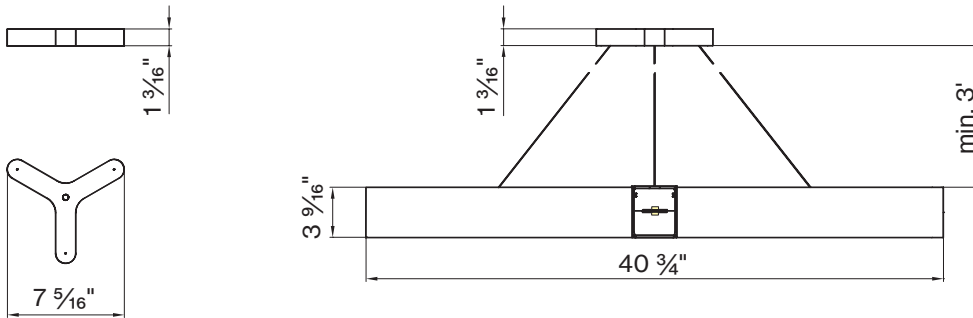

Technical data

	SIZE	LED TYPE	LED COLOR TEMPERATURE	INPUT WATTS	DELIVERED LM TOTAL	LIGHT DISTRIBUTION	DELIVERED LM DIRECT	DELIVERED LM INDIRECT	OPTICAL EFFICIENCY	LUMINAIRE EFFICACY
GEAR DIRECT										
opal	46 5/8"	e LED	30K, 35K	22 W	2300 lm	100% down	2390 lm		72%	111 lm/W
		e² LED		38 W	3900 lm		3940 lm			103 lm/W

Accessory

SUSPENSION SET < 36 INCH

3-piece barrel mount set 6 9 8 - 0 9 8 - 0 5 1 4 0

GEAR 3 design cover option