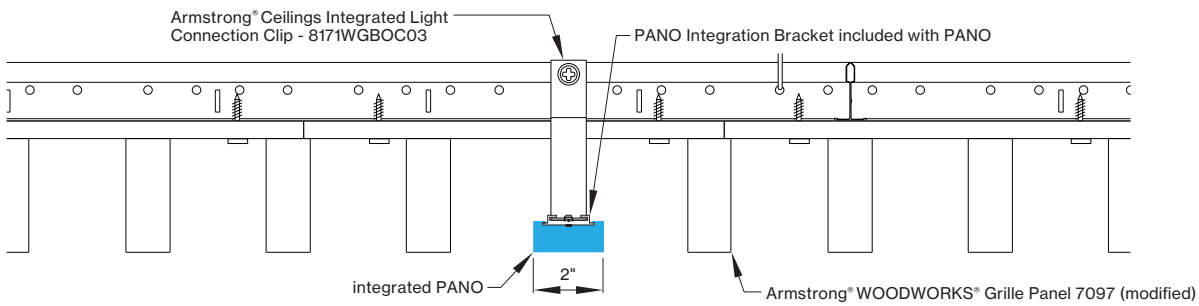

DIMENSIONS

PANO 2"

WWG - ARMSTRONG® WOODWORKS® GRILLE PANELS

VVC