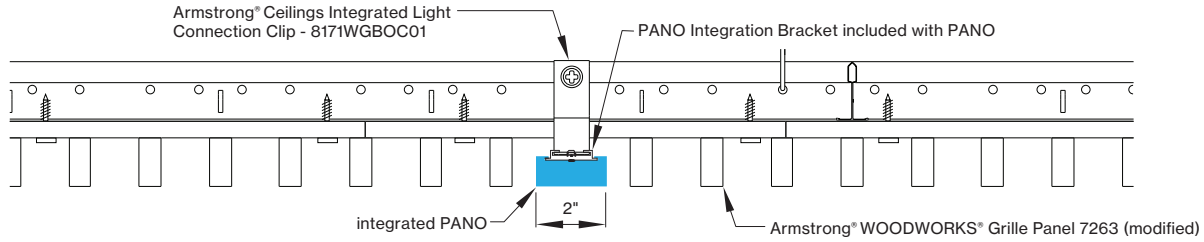

DIMENSIONS

PANO 2"

WWG - ARMSTRONG® WOODWORKS® GRILLE PANELS

VVC

WWG - ARMSTRONG® WOODWORKS® GRILLE PANELS cont'd

PANO mounting instructions

Get access to the PANO mounting instructions faster by scanning the QR code.