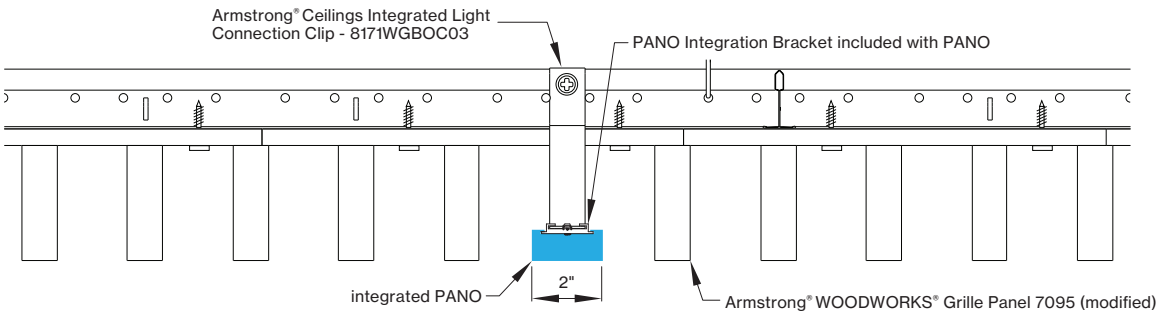

DIMENSIONS

PANO 2"

WWG - ARMSTRONG® WOODWORKS® GRILLE PANELS

VVC