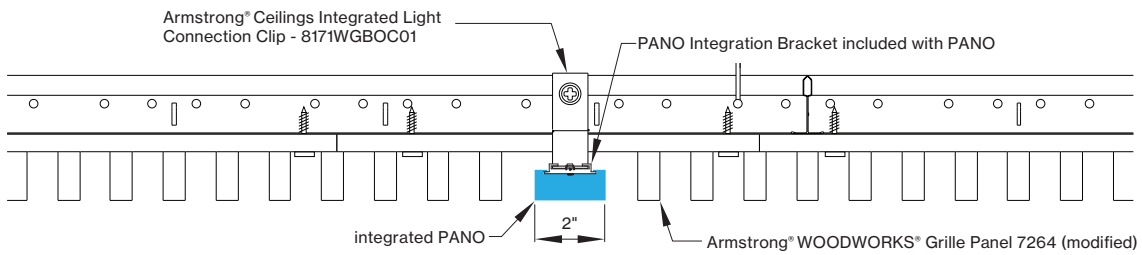

*Woodworks ceilings are not available in this length. Wood panels need to be cut in the field to fit this length.

INTEGRATED LIGHT CONNECTION CLIP

Armstrong® Ceilings Integrated Light Connection Clip

visit armstrongceilings.com/linearlighing

please contact your Armstrong Ceilings rep

WoodWorks® ceiling systems

XAL PANO is only approved for Armstrong® WoodWorks Grille Tegular 9/16, WoodWorks Grille Tegular 15/16, WoodWorks Grille, WoodWorks Linear Solid Wood panels and WoodWorks Linear Veneered panels ceiling systems. Refer to armstrongceilings.com for installation instructions related to the ceiling products.

DIMENSIONS

PANO 2"

WWG - ARMSTRONG® WOODWORKS® GRILLE PANELS

VVC

WWG - ARMSTRONG® WOODWORKS® GRILLE PANELS cont'd

PANO mounting instructions

Get access to the PANO mounting instructions faster by scanning the QR code.