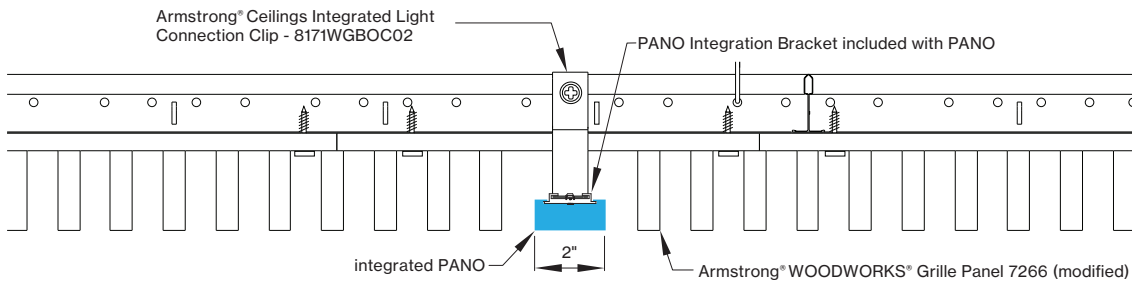

*Woodworks ceilings are not available in this length. Wood panels need to be cut in the field to fit this length.

INTEGRATED LIGHT CONNECTION CLIP

Armstrong® Ceilings Integrated Light Connection Clip

visit armstrongceilings.com/linearlighing

please contact your Armstrong Ceilings rep

WoodWorks® ceiling systems

XAL PANO is only approved for Armstrong® WoodWorks Grille Tegular 9/16, WoodWorks Grille Tegular 15/16, WoodWorks Grille, WoodWorks Linear Solid Wood panels and WoodWorks Linear Veneered panels ceiling systems. Refer to armstrongceilings.com for installation instructions related to the ceiling products.

DIMENSIONS

PANO 2"

WWG - ARMSTRONG® WOODWORKS® GRILLE PANELS

VVC

WWG - ARMSTRONG® WOODWORKS® GRILLE PANELS cont'd

PANO mounting instructions

Get access to the PANO mounting instructions faster by scanning the QR code.