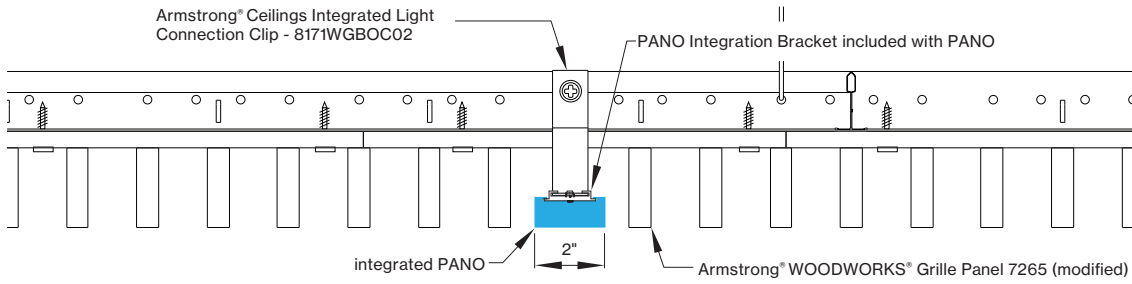

DIMENSIONS

PANO 2"

WWG - ARMSTRONG® WOODWORKS® GRILLE PANELS

VVC

WWG - ARMSTRONG® WOODWORKS® GRILLE PANELS cont'd

PANO mounting instructions

Get access to the PANO mounting instructions faster by scanning the QR code.