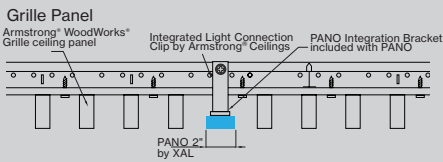

WoodWorks® Grille Ceiling System Integration

REMOTE MOUNTING

Quick and easy electrical connection

REMOTE MOUNTING

[link to page](#)

ARMSTRONG CEILING TYPES

WARM, AESTHETIC ROOMS

WT5 - WOODWORKS®
GRILLE REGULAR 1/16"