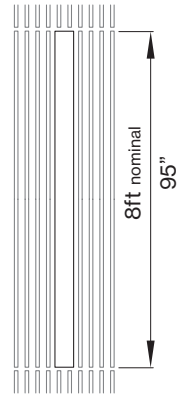

DIMENSIONS

WWG - ARMSTRONG® WOODWORKS® GRILLE PANELS

WWG view from below