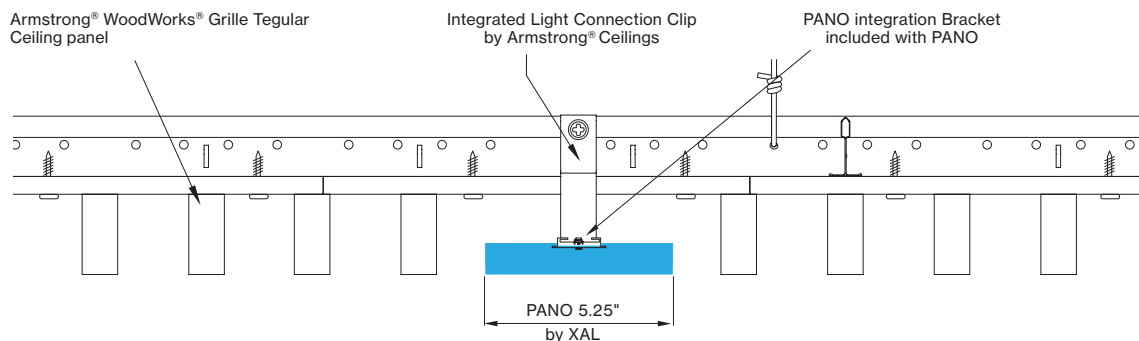

Technical data

	SIZE TYPE	LED COLOR TEMPERATURE	INPUT WATTS	DELIVERED LM TOTAL	LIGHT DISTRIBUTION	DELIVERED LUMEN DIRECT	OPTICAL EFFICIENCY	LUMINAIRE EFFICACY
PANO 5.25"								
e LED	8' opal	40 K	35.4 W	4400lm	100% down	4400lm	81%	124lm/W
e² LED	8' opal	40 K	50.5 W	6200lm	100% down	6200lm	81%	123lm/W
e²⁺ LED	8' opal	40 K	67.3 W	8000lm	100% down	8000lm	81%	119lm/W

for 27 K, 30 K or 35 K multiply lm value by 0.96

WoodWorks® Grille Tegular Ceiling Integration

(for more ceiling options, please see CEILING OPTIONS pages)

Available lengths for ceiling types

CEILING TYPE	2 FT	4 FT	6 FT	8 FT
WoodWorks® Grille Tegular 9/16	23.375"	47.375"	n/a	n/a
WoodWorks® Grille Tegular 15/16	23"	47"	n/a	n/a
WoodWorks® Grille Classic	23"	47"	71"	95"
WoodWorks® Grille Forte	*23"	47"	71"	95"
WoodWorks® Linear Solid Wood panels	*23"	*47"	*71"	95"
WoodWorks® Linear Veneered panels	*23"	*47"	*71"	95.25"

*Woodworks ceilings are not available in this length. Wood panels need to be cut in the field to fit this length.

INTEGRATED LIGHT CONNECTION CLIP

Armstrong® Ceilings Integrated Light Connection Clip

visit armstrongceilings.com/linearlighting

please contact your Armstrong Ceilings rep

WoodWorks® ceiling systems

XAL PANO is only approved for Armstrong® WoodWorks Grille Tegular 9/16, WoodWorks Grille Tegular 15/16, WoodWorks Grille, WoodWorks Linear Solid Wood panels and WoodWorks Linear Veneered panels ceiling systems. Refer to armstrongceilings.com for installation instructions related to the ceiling products.