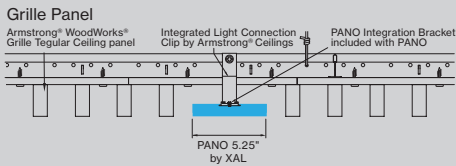

WoodWorks® Grille Tegular Ceiling Integration

INTEGRATED DRIVER / REMOTE MOUNTING

Quick and easy electrical connection