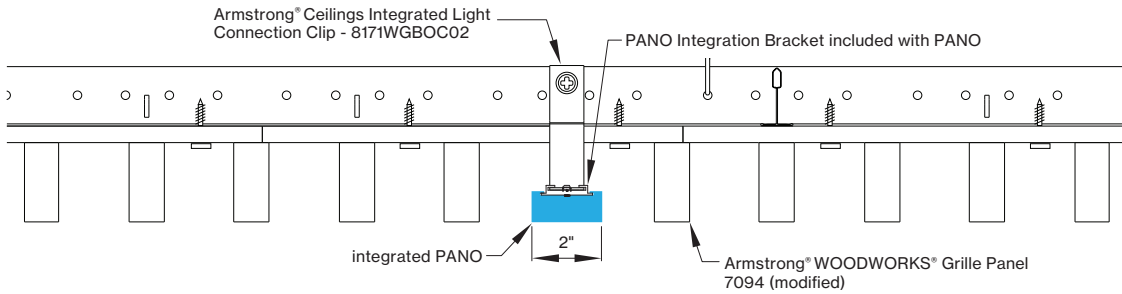

DIMENSIONS

PANO 2"

WWG - ARMSTRONG® WOODWORKS® GRILLE PANELS

VVC