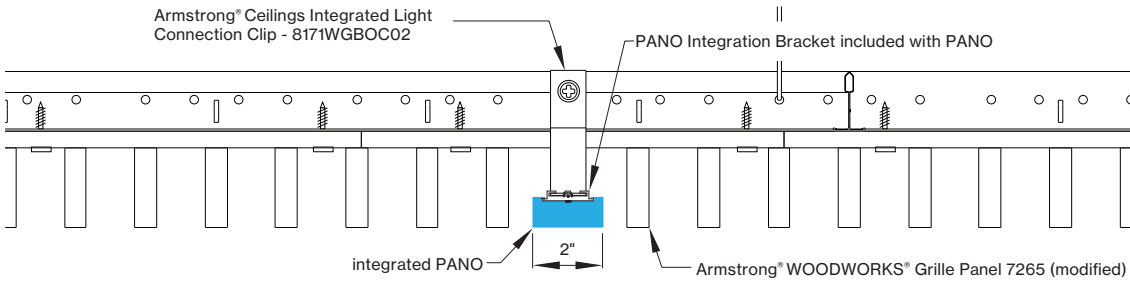

*Woodworks ceilings are not available in this length. Wood panels need to be cut in the field to fit this length.

INTEGRATED LIGHT CONNECTION CLIP

Armstrong® Ceilings Integrated Light Connection Clip

visit armstrongceilings.com/linearlighing

DIMENSIONS

PANO 2"

WWG - ARMSTRONG® WOODWORKS® GRILLE PANELS

VVC

WWG - ARMSTRONG® WOODWORKS® GRILLE PANELS cont'd

PANO mounting instructions

Get access to the PANO mounting instructions faster by scanning the QR code.