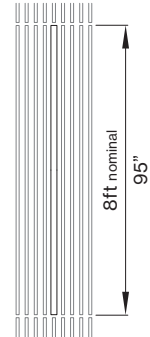

DIMENSIONS

PANO 2"

WWG - ARMSTRONG® WOODWORKS® GRILLE PANELS

VVC