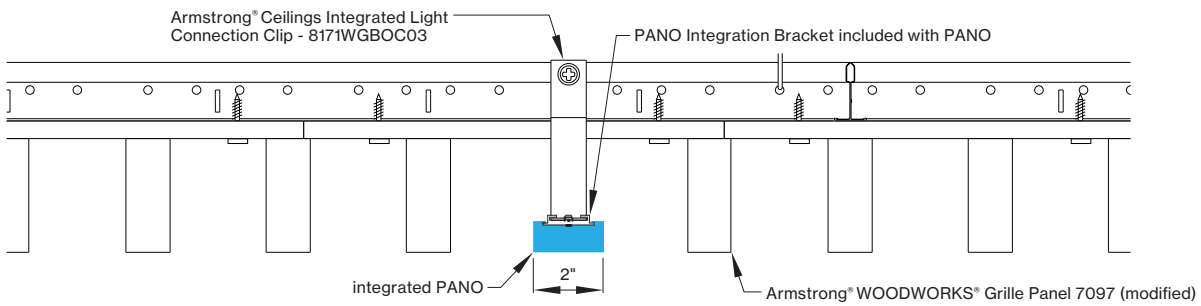

DIMENSIONS

PANO 2"

WWG - ARMSTRONG® WOODWORKS® GRILLE PANELS

VVC