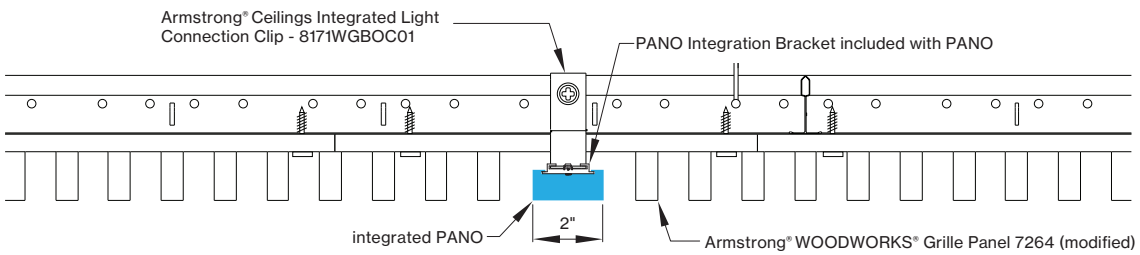

*Woodworks ceilings are not available in this length. Wood panels need to be cut in the field to fit this length.

INTEGRATED LIGHT CONNECTION CLIP

Armstrong® Ceilings Integrated Light Connection Clip

visit armstrongceilings.com/linearlighing

please contact your Armstrong Ceilings rep

WoodWorks® ceiling systems

XAL PANO is only approved for Armstrong® WoodWorks Grille Tegular 9/16, WoodWorks Grille Tegular 15/16, WoodWorks Grille, WoodWorks Linear Solid Wood panels and WoodWorks Linear Veneered panels ceiling systems. Refer to armstrongceilings.com for installation instructions related to the ceiling products.

DIMENSIONS

PANO 2"

WWG - ARMSTRONG® WOODWORKS® GRILLE PANELS

VVC

WWG - ARMSTRONG® WOODWORKS® GRILLE PANELS cont'd

PANO mounting instructions

Get access to the PANO mounting instructions faster by scanning the QR code.