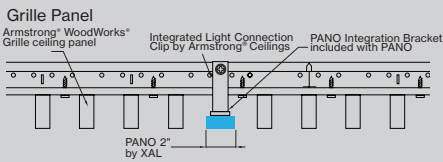

WoodWorks® Grille Ceiling System Integration

REMOTE MOUNTING

Quick and easy electrical connection

REMOTE MOUNTING

[link to page](#)

ARMSTRONG CEILING TYPES

WARM, AESTHETIC ROOMS

WT5 - WOODWORKS®
GRILLE TEGULAR 1/16"