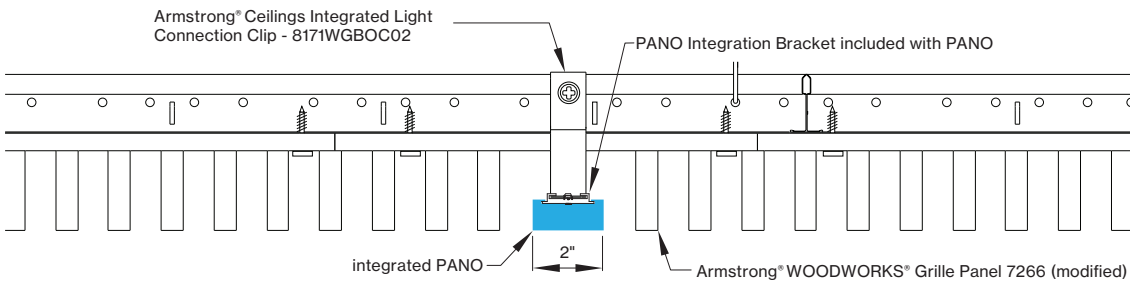

*Woodworks ceilings are not available in this length. Wood panels need to be cut in the field to fit this length.

INTEGRATED LIGHT CONNECTION CLIP

Armstrong® Ceilings Integrated Light Connection Clip

visit armstrongceilings.com/linearlighing

please contact your Armstrong Ceilings rep

WoodWorks® ceiling systems

XAL PANO is only approved for Armstrong® WoodWorks Grille Tegular 9/16, WoodWorks Grille Tegular 15/16, WoodWorks Grille, WoodWorks Linear Solid Wood panels and WoodWorks Linear Veneered panels ceiling systems. Refer to armstrongceilings.com for installation instructions related to the ceiling products.

DIMENSIONS

PANO 2"

WWG - ARMSTRONG® WOODWORKS® GRILLE PANELS

VVC

WWG - ARMSTRONG® WOODWORKS® GRILLE PANELS cont'd

PANO mounting instructions

Get access to the PANO mounting instructions faster by scanning the QR code.