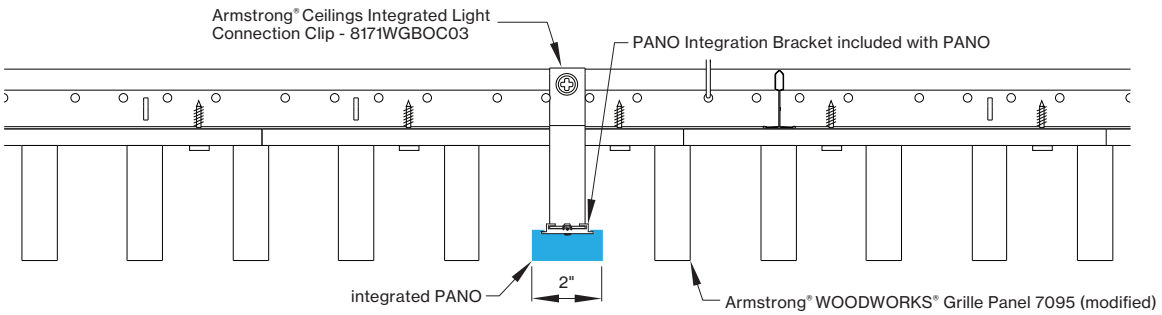

DIMENSIONS

PANO 2"

WWG - ARMSTRONG® WOODWORKS® GRILLE PANELS

VVC