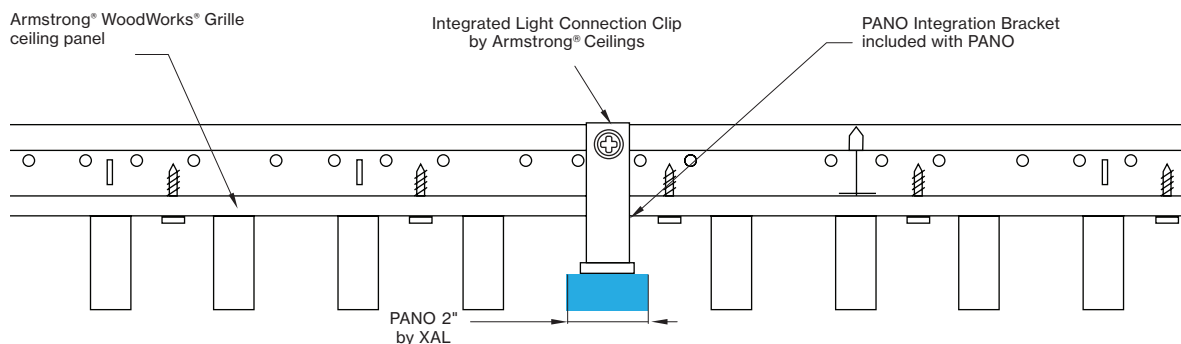

for 27K, 30K or 35K multiply lm value by 0.96

WoodWorks® Grille Ceiling System Integration

(for more ceiling options, please see CEILING OPTIONS pages)

Available lengths for ceiling types

CEILING TYPE	2 FT	4 FT	6 FT	8 FT
WoodWorks® Grille Tegular 9/16	23.375"	47.375"	n/a	n/a
WoodWorks® Grille Tegular 15/16	23"	47"	n/a	n/a
WoodWorks® Grille Classic	23"	47"	71"	95"
WoodWorks® Grille Forte	*23"	47"	71"	95"
WoodWorks® Linear Solid Wood panels	*23"	*47"	*71"	95"
WoodWorks® Linear Veneered panels	*23"	*47"	*71"	95.25"