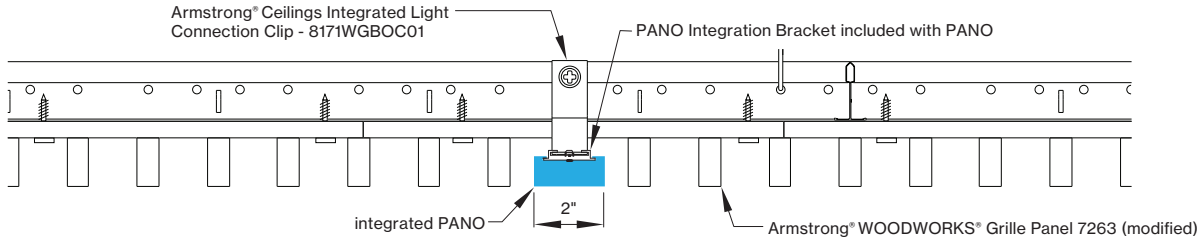

DIMENSIONS

PANO 2"

WWG - ARMSTRONG® WOODWORKS® GRILLE PANELS

VVC

WWG - ARMSTRONG® WOODWORKS® GRILLE PANELS cont'd

PANO mounting instructions

Get access to the PANO mounting instructions faster by scanning the QR code.