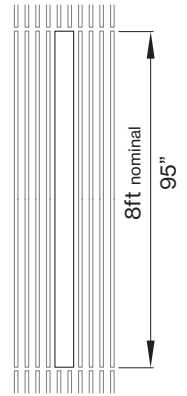

DIMENSIONS

WWG - ARMSTRONG® WOODWORKS® GRILLE PANELS

WWG view from below