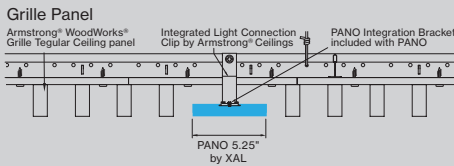

WoodWorks® Grille Tegular Ceiling Integration

INTEGRATED DRIVER / REMOTE MOUNTING

Quick and easy electrical connection