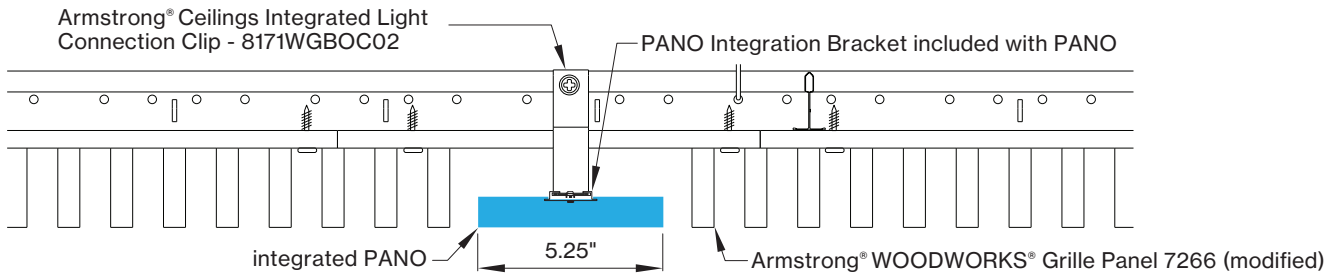

WWG - ARMSTRONG® WOODWORKS® GRILLE PANELS cont'd

PANO mounting instructions

Get access to the PANO mounting instructions faster by scanning the QR code.

<https://www.xalusa.com/resources/cut-sheets/pano>