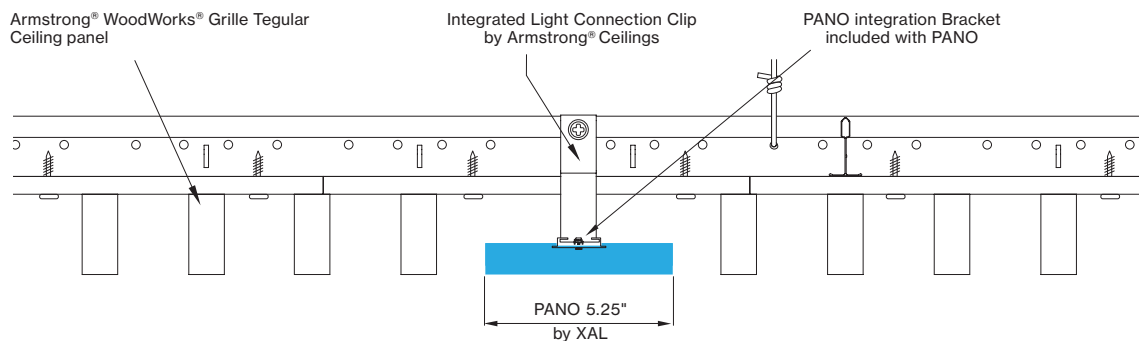

Technical data

	SIZE TYPE	LED COLOR TEMPERATURE	INPUT WATTS	DELIVERED LM TOTAL	LIGHT DISTRIBUTION	DELIVERED LUMEN DIRECT	OPTICAL EFFICIENCY	LUMINAIRE EFFICACY
PANO 5.25"								
e LED	8' opal	40 K	35.4 W	4400lm	100% down	4400lm	81%	110lm/W
e² LED	8' opal	40 K	50.5 W	6200lm	100% down	6200lm	81%	106lm/W
e²⁺ LED	8' opal	40 K	67.3 W	8000lm	100% down	8000lm	81%	98lm/W

for 27 K, 30 K or 35 K multiply lm value by 0.96

WoodWorks® Grille Tegular Ceiling Integration

(for more ceiling options, please see CEILING OPTIONS pages)

Available lengths for ceiling types

CEILING TYPE	2 FT	4 FT	6 FT	8 FT
WoodWorks® Grille Tegular 9/16	23.375"	47.375"	n/a	n/a
WoodWorks® Grille Tegular 15/16	23"	47"	n/a	n/a
WoodWorks® Grille Classic	23"	47"	71"	95"
WoodWorks® Grille Forte	*23"	47"	71"	95"
WoodWorks® Linear Solid Wood panels	*23"	*47"	*71"	95"
WoodWorks® Linear Veneered panels	*23"	*47"	*71"	95.25"

*Woodworks ceilings are not available in this length. Wood panels need to be cut in the field to fit this length.

INTEGRATED LIGHT CONNECTION CLIP

Armstrong® Ceilings Integrated Light Connection Clip

visit armstrongceilings.com/linearlighting

please contact your Armstrong Ceilings rep

WoodWorks® ceiling systems

XAL PANO is only approved for Armstrong® WoodWorks Grille Tegular 9/16, WoodWorks Grille Tegular 15/16, WoodWorks Grille, WoodWorks Linear Solid Wood panels and WoodWorks Linear Veneered panels ceiling systems. Refer to armstrongceilings.com for installation instructions related to the ceiling products.