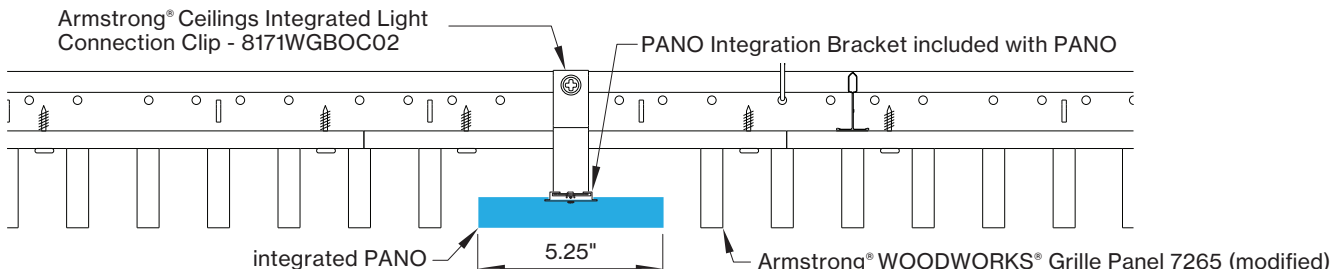

WWG - ARMSTRONG® WOODWORKS® GRILLE PANELS cont'd

PANO mounting instructions

Get access to the PANO mounting instructions faster by scanning the QR code.

<https://www.xalusa.com/resources/cut-sheets/pano>