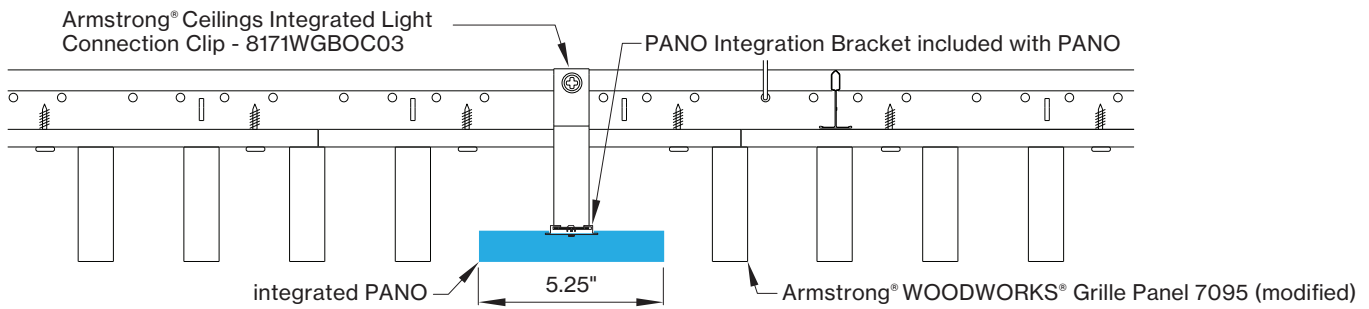

DIMENSIONS

WWG - ARMSTRONG® WOODWORKS® GRILLE PANELS

WWG view from below