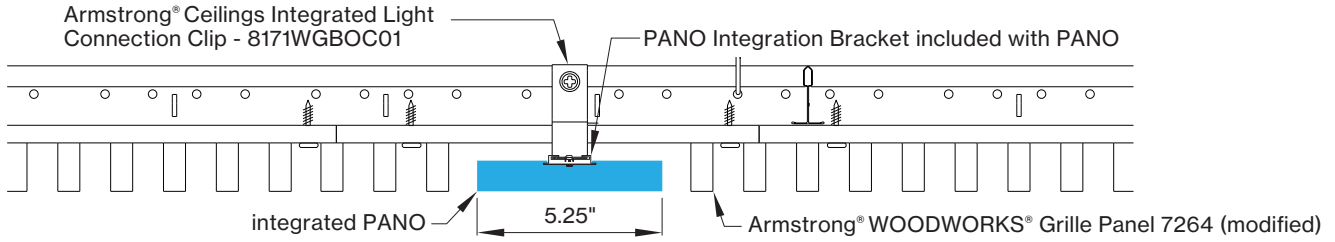

WWG - ARMSTRONG® WOODWORKS® GRILLE PANELS cont'd

PANO mounting instructions

Get access to the PANO mounting instructions faster by scanning the QR code.

<https://www.xalusa.com/resources/cut-sheets/pano>