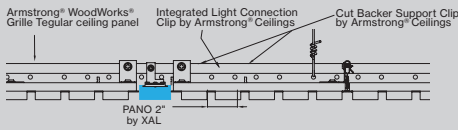

PANO 2" WOODWORKS® Grille Tegular 9/16" & 15/16" Integration

5 YEAR
limited
led warranty

PERFORMANCE

- Coordinates with Woodworks® Grille Tegular & integration ceiling panel
- Up to 109lm/W
- High performance opal cover
- Remote mountable LED driver
- Damp rated

WoodWorks® Grille Tegular Ceiling Integration

Grille Tegular Panel

REMOTE MOUNTING

Quick and easy electrical connection

REMOTE MOUNTING

[link to page](#)

ARMSTRONG CEILING TYPES

WARM, AESTHETIC ROOMS