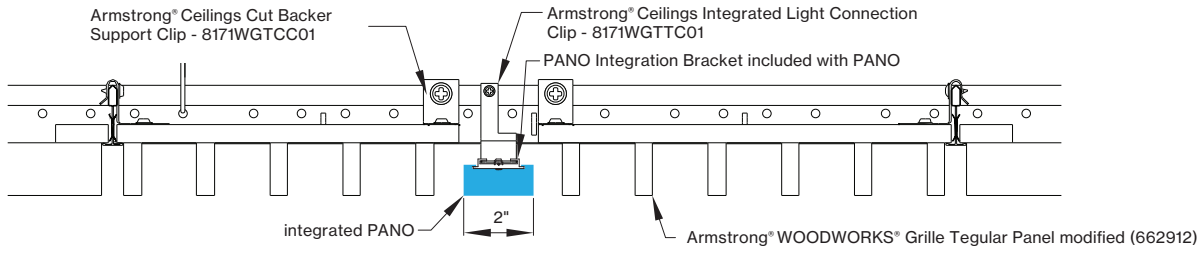

DIMENSIONS

PANO 2"

WT9 - ARMSTRONG® WOODWORKS® GRILLE TEGULAR 9/16 PANELS