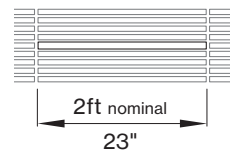

G CRI

CRI > 80 C 8 0
CRI > 90 C 9 0

xalusa.com

Technical data

	SIZE TYPE	LED COLOR TEMPERATURE	INPUT WATTS	DELIVERED LM TOTAL	LIGHT DISTRIBUTION	DELIVERED LUMEN DIRECT	OPTICAL EFFICIENCY	LUMINAIRE EFFICACY
PANO 2" e LED	2' opal	40K	4.8 W	550lm	100% down	550lm	70%	108lm/W
	4' opal		9.6 W	1100lm		1100lm		109lm/W
e ² LED	2' opal	40K	7.4 W	850lm	100% down	850lm	70%	115lm/W
	4' opal		14.9 W	1700lm		1700lm		115lm/W
e ²⁺ LED	2' opal	40K	11.3 W	1200lm	100% down	1200lm	70%	108lm/W
	4' opal		22.7 W	2400lm		2400lm		108lm/W

*Woodworks ceilings are not available in this length. Wood panels need to be cut in the field to fit this length.

INTEGRATED LIGHT CONNECTION CLIP

Armstrong® Ceilings Integrated Light Connection Clip

visit armstrongceilings.com/linearlighting

DIMENSIONS

PANO 2"

WT9 - ARMSTRONG® WOODWORKS® GRILLE TEGULAR 9/16 PANELS

WT9 view from below

WT5 - ARMSTRONG® WOODWORKS® GRILLE TEGULAR 15/16 PANELS

WT5 view from below

PANO mounting instructions

Get access to the PANO mounting instructions faster by scanning the QR code.