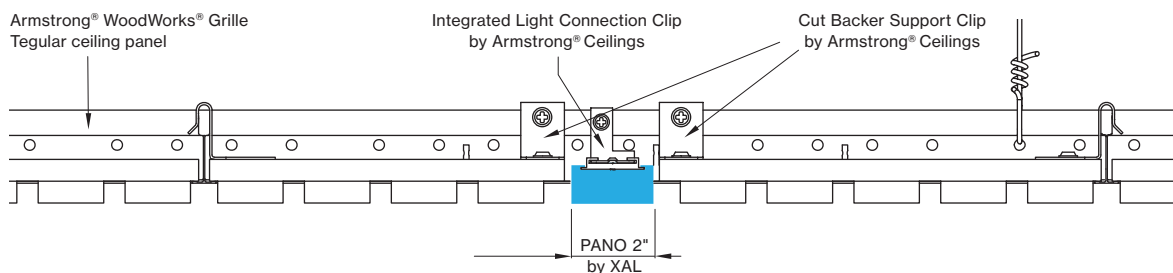

G CRI

CRI > 80 C 8 0
CRI > 90 C 9 0

xalusa.com

Technical data

	SIZE TYPE	LED COLOR TEMPERATURE	INPUT WATTS	DELIVERED LM TOTAL	LIGHT DISTRIBUTION	DELIVERED LUMEN DIRECT	OPTICAL EFFICIENCY	LUMINAIRE EFFICACY
PANO 2" e LED	2' opal	40K	4.8 W	550lm	100% down	550lm	70%	108lm/W
	4' opal		9.6 W	1100lm		1100lm		109lm/W
e ² LED	2' opal	40K	7.4 W	850lm	100% down	850lm	70%	115lm/W
	4' opal		14.9 W	1700lm		1700lm		115lm/W
e ²⁺ LED	2' opal	40K	11.3 W	1200lm	100% down	1200lm	70%	108lm/W
	4' opal		22.7 W	2400lm		2400lm		108lm/W

for 27K, 30K or 35K multiply lm value by 0.96

WoodWorks® Grille Tegular Ceiling Integration

(for more ceiling options, please see CEILING OPTIONS pages)

Available lengths for ceiling types

CEILING TYPE	2 FT	4 FT	6 FT	8 FT
WoodWorks® Grille Tegular 9/16	23.375"	47.375"	n/a	n/a
WoodWorks® Grille Tegular 15/16	23"	47"	n/a	n/a
WoodWorks® Grille Classic	23"	47"	71"	95"
WoodWorks® Grille Forte	*23"	47"	71"	95"
WoodWorks® Linear Solid Wood panels	*23"	*47"	*71"	95"
WoodWorks® Linear Veneered panels	*23"	*47"	*71"	95.25"

*Woodworks ceilings are not available in this length. Wood panels need to be cut in the field to fit this length.

INTEGRATED LIGHT CONNECTION CLIP

Armstrong® Ceilings Integrated Light Connection Clip

visit armstrongceilings.com/linearlighting