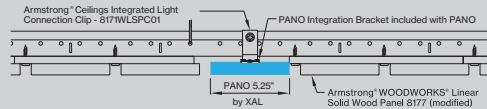

PANO 5.25" WOODWORKS®

Linear Solid & Veneered Wood Panels

5 YEAR
limited
led warranty

PERFORMANCE

- Coordinates with Woodworks® Linear & Veneered ceiling panel
- Up to 124lm/W
- High performance opal cover
- Remote mountable LED driver
- Damp rated

WoodWorks® Grille Ceiling Integration

Linear Solid Wood Panel

Linear Solid Wood Panel

REMOTE MOUNTING

Quick and easy electrical connection

REMOTE MOUNTING

[link to page](#)

ARMSTRONG CEILING TYPES