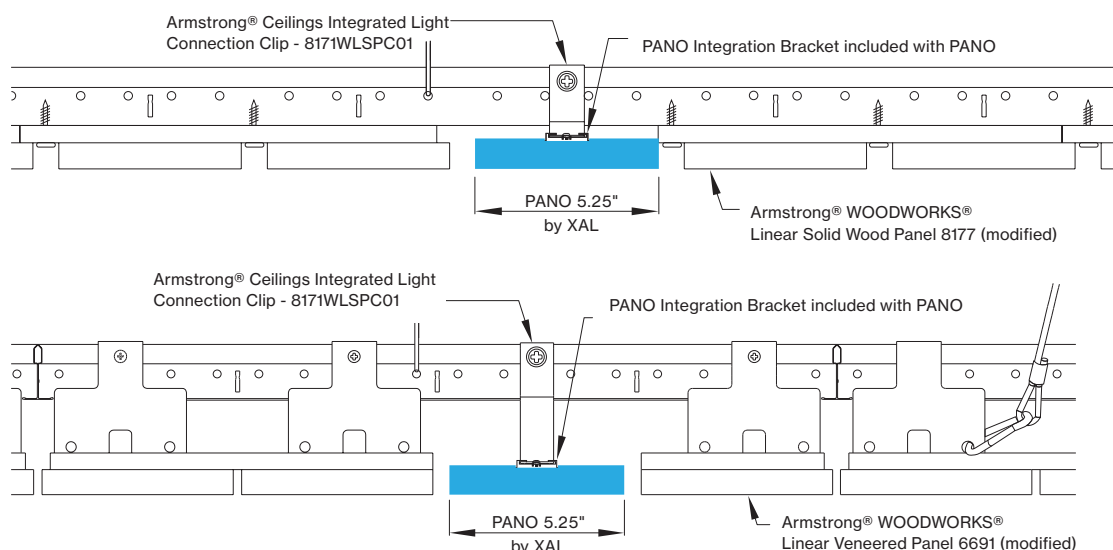

E LENS

HP opal cover O P

M DIMENSIONS IN FT

4' fixture 0 4 F T
6' fixture 0 6 F T
8' fixture 0 8 F T

fixture replaces full length of ceiling panel; please see table on next page and fixture length dimensions

F CCT

2700K 2 7 K
3000K 3 0 K
3500K 3 5 K
4000K 4 0 K
Custom CCT X X K

G CRI

CRI > 80 C 8 0
CRI > 90 C 9 0

xalusa.com

Technical data

	SIZE TYPE	LED COLOR TEMPERATURE	INPUT WATTS	DELIVERED LM TOTAL	LIGHT DISTRIBUTION	DELIVERED LUMEN DIRECT	OPTICAL EFFICIENCY	LUMINAIRE EFFICACY
PANO 5.25"								
e LED	8' opal	40 K	35.4 W	4400lm	100% down	4400lm	81%	110lm/W
e ² LED	8' opal	40 K	50.5 W	6200lm	100% down	6200lm	81%	106lm/W
e ²⁺ LED	8' opal	40 K	67.3 W	8000lm	100% down	8000lm	81%	98lm/W

for 27 K, 30 K or 35 K multiply lm value by 0.96

WoodWorks® Grille Ceiling System Integration

(for more ceiling options, please see CEILING OPTIONS pages)

Available lengths for ceiling types

CEILING TYPE	2 FT	4 FT	6 FT	8 FT
WoodWorks® Grille Tegular 9/16	23.375"	47.375"	n/a	n/a
WoodWorks® Grille Tegular 15/16	23"	47"	n/a	n/a
WoodWorks® Grille Classic	23"	47"	71"	95"
WoodWorks® Grille Forte	*23"	47"	71"	95"
WoodWorks® Linear Solid Wood panels	*23"	*47"	*71"	95"
WoodWorks® Linear Veneered panels	*23"	*47"	*71"	95.25"

*Woodworks ceilings are not available in this length. Wood panels need to be cut in the field to fit this length.

INTEGRATED LIGHT CONNECTION CLIP

Armstrong® Ceilings Integrated Light Connection Clip

visit armstrongceilings.com/linearlighting