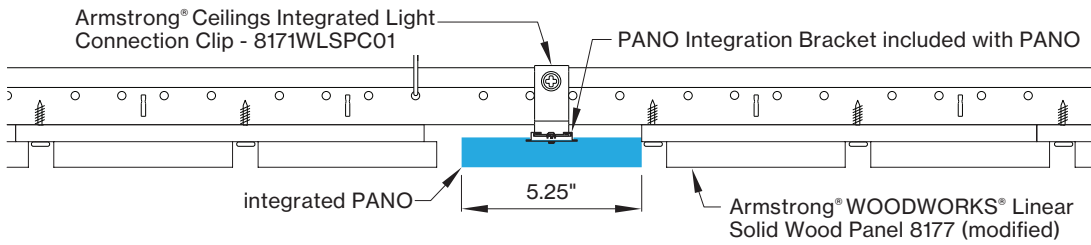

DIMENSIONS

WLS - ARMSTRONG® WOODWORKS® LINEAR SOLID WOOD PANELS