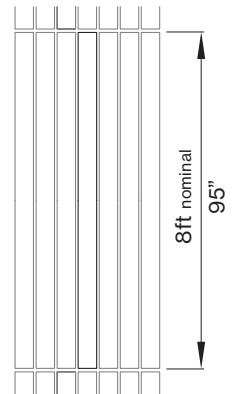

WLS view from below