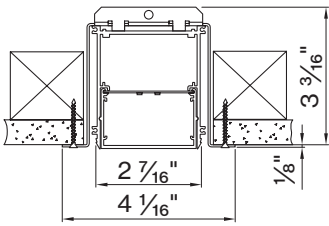

### L DIAMETER IN INCH

Ø36"	DM - 3 6 I N
Ø48"	DM - 4 8 I N
Ø60"	DM - 6 0 I N
Ø72"	DM - 7 2 I N
Ø96"	DM - 9 6 I N
Ø120"	DM - 1 2 0 I N
Ø240"	DM - 2 4 0 I N

### DIRECT

DIAMETER SIZE	LED	LED COLOR TEMPERATURE	INPUT WATTS	DELIVERED LM TOTAL	LIGHT DISTRIBUTION	DELIVERED LUMEN/FT	OPTICAL EFFICIENCY	POWER CONSUMPTION	LUMINAIRE EFFICACY
D 36"	↓ e LED	40K	81.1W	8595lm	↓ 100 %	455 lm/ft	74%	4.3 W/ft	106 lm/W
	↓ e <sup>2</sup> LED		139.0W	14180lm		750lm/ft		7.4 W/ft	102lm/W
D 48"	↓ e LED		108.1W	11456lm		455 lm/ft		4.3 W/ft	106 lm/W
	↓ e <sup>2</sup> LED		185.4W	18906lm		750lm/ft		7.4 W/ft	102lm/W
D 60"	↓ e LED		135.1W	14319lm		455 lm/ft		4.3 W/ft	106 lm/W
	↓ e <sup>2</sup> LED		231.7W	23633lm		750lm/ft		7.4 W/ft	102lm/W
D 72"	↓ e LED		160W	17183lm		455 lm/ft		4.3 W/ft	106 lm/W
	↓ e <sup>2</sup> LED		279W	28455lm		750lm/ft		7.4 W/ft	102lm/W
D 96"	↓ e LED		216W	22911lm		455 lm/ft		4.3 W/ft	106 lm/W
	↓ e <sup>2</sup> LED		372W	37940lm		750lm/ft		7.4 W/ft	102lm/W
D 120"	↓ e LED		270.2W	28640lm		455 lm/ft		4.3 W/ft	106 lm/W
	↓ e <sup>2</sup> LED		463.4W	47265lm		750lm/ft		7.4 W/ft	102lm/W

## Mounting

### RECESSED

DIMENSIONS

**CIRCLE 2.5**

RECESSED trimless

**FULL CIRCLE DIMENSIONS**

NOMINAL	ON-CENTER RADIUS	ON-CENTER DIAMETER	OUTSIDE DIAMETER	OUTSIDE CIRCUMFER.
Ø 36"	18"	Ø 36"	Ø 38 3/8"	120 9/16"
Ø 48"	24"	Ø 48"	Ø 50 3/8"	158 1/4"
Ø 60"	30"	Ø 60"	Ø 62 3/8"	196"
Ø 72"	36"	Ø 72"	Ø 74 3/8"	233 5/8"
Ø 96"	48"	Ø 96"	Ø 92 3/8"	306"
Ø 120"	60"	Ø 120"	Ø 122 3/8"	384 7/16"
Ø 240"	120"	Ø 240"	Ø 242 3/8"	761 7/16"