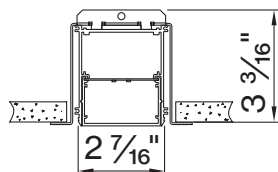

Technical data

DIRECT

DIAMETER SIZE	LED	LED COLOR TEMPERATURE	INPUT WATTS	DELIVERED LM TOTAL	LIGHT DISTRIBUTION	DELIVERED LUMEN/FT	OPTICAL EFFICIENCY	POWER CONSUMPTION	LUMINAIRE EFFICACY
D 36"	↓ e LED	40K	81.1W	8595lm	↓ 100 %	455 lm/ft	74%	4.3 W/ft	106 lm/W
	↓ e² LED		139.0W	14180lm		750lm/ft		7.4 W/ft	102lm/W
D 48"	↓ e LED		108.1W	11456lm		455 lm/ft		4.3 W/ft	106 lm/W
	↓ e² LED		185.4W	18906lm		750lm/ft		7.4 W/ft	102lm/W
D 60"	↓ e LED		135.1W	14319lm		455 lm/ft		4.3 W/ft	106 lm/W
	↓ e² LED		231.7W	23633lm		750lm/ft		7.4 W/ft	102lm/W
D 72"	↓ e LED		160W	17183lm		455 lm/ft		4.3 W/ft	106 lm/W
	↓ e² LED		279W	28455lm		750lm/ft		7.4 W/ft	102lm/W
D 96"	↓ e LED		216W	22911lm		455 lm/ft		4.3 W/ft	106 lm/W
	↓ e² LED		372W	37940lm		750lm/ft		7.4 W/ft	102lm/W
D 120"	↓ e LED		270.2W	28640lm		455 lm/ft		4.3 W/ft	106 lm/W
	↓ e² LED		463.4W	47265lm		750lm/ft		7.4 W/ft	102lm/W

for 30K or 35K multiply lm value by 0.96

Mounting

RECESSED