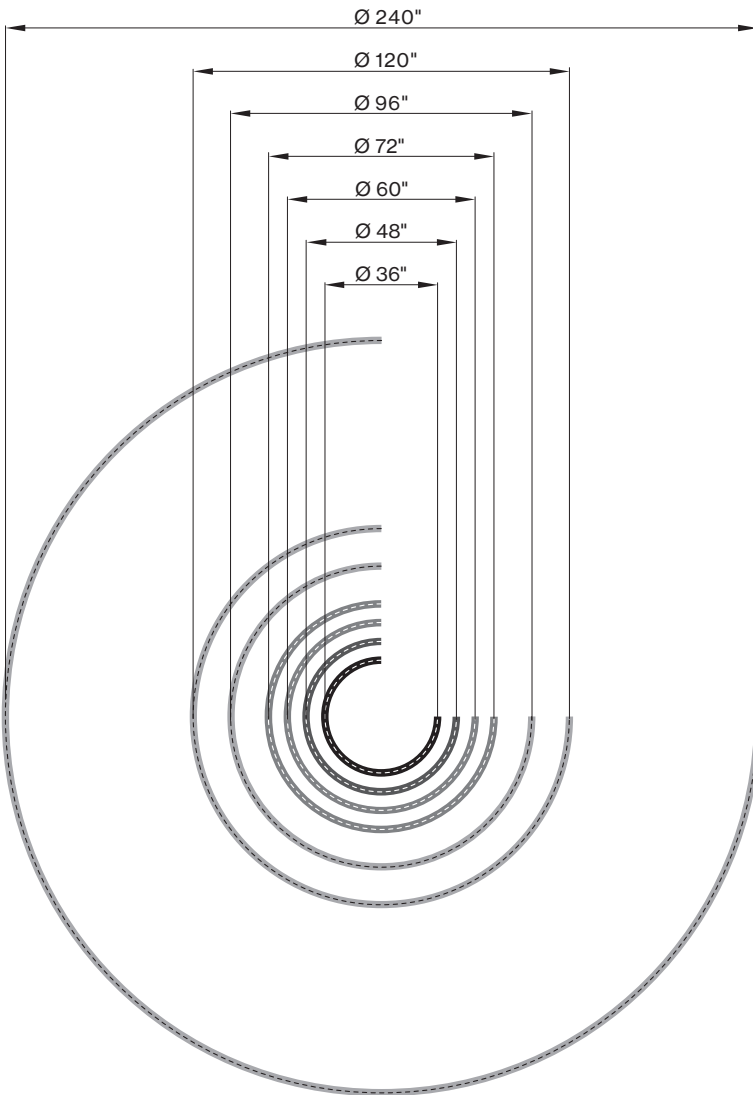

### L DIAMETER IN INCH

Ø36"	DM - 3 6 I N
Ø48"	DM - 4 8 I N
Ø60"	DM - 6 0 I N
Ø72"	DM - 7 2 I N
Ø96"	DM - 9 6 I N
Ø120"	DM - 1 2 0 I N
Ø240"	DM - 2 4 0 I N

### DIRECT

DIAMETER SIZE	LED	LED COLOR TEMPERATURE	INPUT WATTS	DELIVERED LM TOTAL	LIGHT DISTRIBUTION	DELIVERED LUMEN/FT	OPTICAL EFFICIENCY	POWER CONSUMPTION	LUMINAIRE EFFICACY
D 36"	↓ e LED	40K	81.1W	8595lm	↓ 100 %	455 lm/ft	74%	4.3 W/ft	106 lm/W
	↓ e <sup>2</sup> LED		139.0W	14180lm		750lm/ft		7.4 W/ft	102lm/W
D 48"	↓ e LED		108.1W	11456lm		455 lm/ft		4.3 W/ft	106 lm/W
	↓ e <sup>2</sup> LED		185.4W	18906lm		750lm/ft		7.4 W/ft	102lm/W
D 60"	↓ e LED		135.1W	14319lm		455 lm/ft		4.3 W/ft	106 lm/W
	↓ e <sup>2</sup> LED		231.7W	23633lm		750lm/ft		7.4 W/ft	102lm/W
D 72"	↓ e LED		160W	17183lm		455 lm/ft		4.3 W/ft	106 lm/W
	↓ e <sup>2</sup> LED		279W	28455lm		750lm/ft		7.4 W/ft	102lm/W
D 96"	↓ e LED		216W	22911lm		455 lm/ft		4.3 W/ft	106 lm/W
	↓ e <sup>2</sup> LED		372W	37940lm		750lm/ft		7.4 W/ft	102lm/W
D 120"	↓ e LED		270.2W	28640lm		455 lm/ft		4.3 W/ft	106 lm/W
	↓ e <sup>2</sup> LED		463.4W	47265lm		750lm/ft		7.4 W/ft	102lm/W

### RECESSED

DIMENSIONS

**CIRCLE 2.5**

RECESSED trimless

**FULL CIRCLE DIMENSIONS**

NOMINAL	ON-CENTER RADIUS	ON-CENTER DIAMETER	OUTSIDE DIAMETER	OUTSIDE CIRCUMFER.
Ø 36"	18"	Ø 36"	Ø 38 3/8"	120 9/16"
Ø 48"	24"	Ø 48"	Ø 50 3/8"	158 1/4"
Ø 60"	30"	Ø 60"	Ø 62 3/8"	196"
Ø 72"	36"	Ø 72"	Ø 74 3/8"	233 5/8"
Ø 96"	48"	Ø 96"	Ø 92 3/8"	306"
Ø 120"	60"	Ø 120"	Ø 122 3/8"	384 7/16"
Ø 240"	120"	Ø 240"	Ø 242 3/8"	761 7/16"