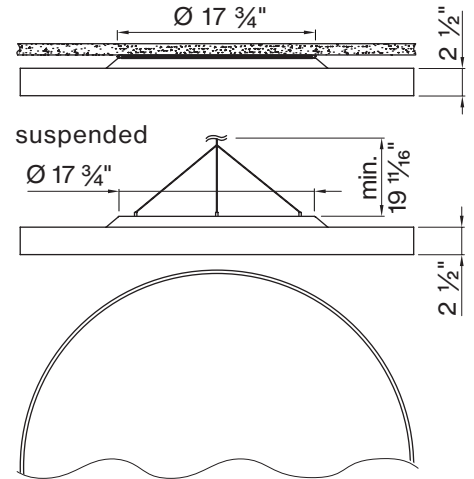

Ø 1 1/2'	DM - 1 . 5 F T
Ø 2'	DM - 2 F T
Ø 3'	DM - 3 F T

Accessory

SUSPENSION SET < 36 INCH

3-piece barrel mount set 6 9 8 - 0 9 8 - 0 5 1 4 0

VELA EVO 1 1/2' surface

VELA EVO 2' surface

VELA EVO 3' surface

FIXTURE DIMENSIONS

NOMINAL	DIMENSIONS	CODE
Ø 1 1/2'	Ø 17 3/4" / h 3 1/2"	DM-1.5FT
Ø 2'	Ø 23 5/8" / h 3 1/2"	DM-2FT
Ø 3'	Ø 35 7/16" / h 3 1/2"	DM-3FT

VELA EVO mounting instructions

Get access to the Vela Evo mounting instructions faster by scanning the QR code.