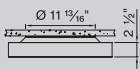

MOUNTING

Surface