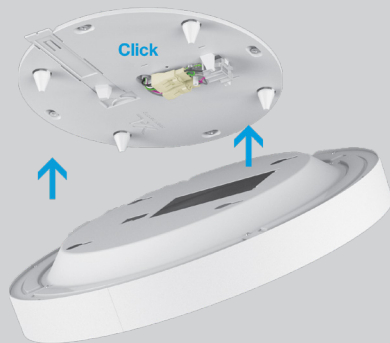

VELA EVO ACOUSTIC

5 YEAR
limited
led warranty

PERFORMANCE

- Welded aluminum fixture housing
- Powder coated white, gray, or black
- Acoustic PET lay-in cover

MOUNTING

Surface

Pendant

ONE CLICK INSTALLATION

Mounting & electrical connection with one click

[link to video](#)

MAKE YOUR ROOM STAND OUT

Physical attributes

A RANGE

Vela Acoustic V E L A - A C O

B SUB CATEGORY

Lay-in acoustic L I

Ø 1 1/2'	DM - 1 . 5 F T
Ø 2'	DM - 2 F T
Ø 3'	DM - 3 F T

Accessory

SUSPENSION SET < 36 INCH

3-piece barrel mount set 6 9 8 - 0 9 8 - 0 5 1 4 0

VELA EVO 1 1/2' surface

VELA EVO 2' surface

VELA EVO 3' surface

FIXTURE DIMENSIONS

NOMINAL	DIMENSIONS	CODE
Ø 1 1/2'	Ø 17 3/4" / h 3 1/2"	DM-1.5FT
Ø 2'	Ø 23 5/8" / h 3 1/2"	DM-2FT
Ø 3'	Ø 35 7/16" / h 3 1/2"	DM-3FT

VELA EVO mounting instructions

Get access to the Vela Evo mounting instructions faster by scanning the QR code.