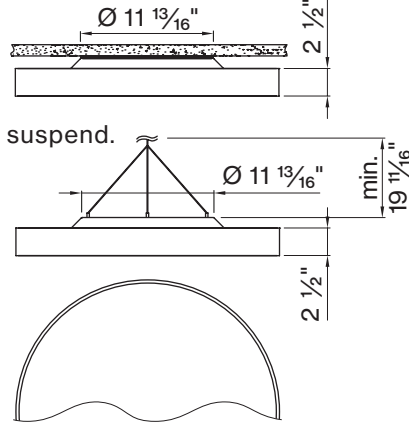

Ø 1 1/2'	DM - 1 . 5 F T
Ø 2'	DM - 2 F T
Ø 3'	DM - 3 F T

Accessory

SUSPENSION SET < 36 INCH

3-piece barrel mount set 6 9 8 - 0 9 8 - 0 5 1 4 0

VELA EVO 1 1/2' surface

VELA EVO 2' surface

VELA EVO 3' surface

FIXTURE DIMENSIONS

NOMINAL	DIMENSIONS	CODE
Ø 1 1/2'	Ø 17 3/4" / h 3 1/2"	DM-1.5FT
Ø 2'	Ø 23 5/8" / h 3 1/2"	DM-2FT
Ø 3'	Ø 35 7/16" / h 3 1/2"	DM-3FT

VELA EVO mounting instructions

Get access to the Vela Evo mounting instructions faster by scanning the QR code.