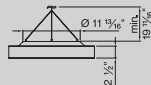

Pendant

ONE CLICK INSTALLATION

Mounting & electrical connection with one click