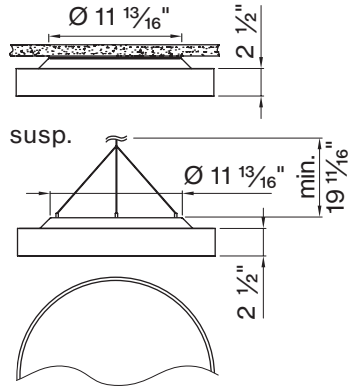

C MOUNTING

Surface S U R
Pendant P D T

D COLOR HOUSING

White W H
Black B L
Gray G R

E COLOR ACOUSTIC

White W H
Light gray L G
Dark gray D G

Dimensional attributes

F DIAMETER IN FT

Ø 1 1/2'	DM - 1 . 5 F T
Ø 2'	DM - 2 F T
Ø 3'	DM - 3 F T

Accessory

SUSPENSION SET < 36 INCH

3-piece barrel mount set 6 9 8 - 0 9 8 - 0 5 1 4 0

VELA EVO 1 1/2' surface

VELA EVO 2' surface

VELA EVO 3' surface

FIXTURE DIMENSIONS

NOMINAL	DIMENSIONS	CODE
Ø 1 1/2'	Ø 17 3/4" / h 3 1/2"	DM-1.5FT
Ø 2'	Ø 23 5/8" / h 3 1/2"	DM-2FT
Ø 3'	Ø 35 7/16" / h 3 1/2"	DM-3FT

VELA EVO mounting instructions

Get access to the Vela Evo mounting instructions faster by scanning the QR code.