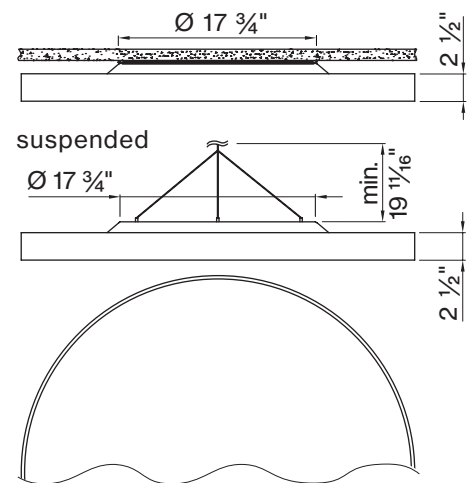

### Dimensional attributes

#### M DIAMETER IN FT

Ø 1 1/2'	DM - 1 . 5 F T
Ø 2'	DM - 2 F T
Ø 3'	DM - 3 F T

**Technical data**

SIZE TYPE	LED COLOR TEMPERATURE	LIGHT DISTRIBUTION	DELIVERED LM INDIRECT	OPTICAL EFFICIENCY	LUMINAIRE EFFICACY
Ø 1½' gray	30K, 35K	100% up	780lm	86%	102lm/W
	40K		810lm		107lm/W
	30K, 35K	100% up	1090lm		87lm/W
	40K		1130lm		91lm/W
Ø 2' gray	30K, 35K	100% up	960lm	86%	114lm/W
	40K		1000lm		118lm/W
	30K, 35K	100% up	1310lm		107lm/W
	40K		1360lm		111lm/W
	30K, 35K	100% up	1330lm		100lm/W
	40K		1380lm		104lm/W
Ø 3' gray	30K, 35K	100% up	1780lm	86%	119lm/W
	40K		1850lm		124lm/W
	30K, 35K	100% up	1780lm		117lm/W
	40K		1850lm		121lm/W
	30K, 35K	100% up	2080lm		111lm/W
	40K		2170lm		115lm/W
	30K, 35K	100% up	2800lm		102lm/W
	40K		2910lm		106lm/W

**Accessory**

**SUSPENSION SET < 36 INCH**

3-piece barrel mount set 6 9 8 - 0 9 8 - 0 5 1 4 0

**VELA EVO 1 ½' surface**

**VELA EVO 2' surface**

**VELA EVO 3' surface**

**FIXTURE DIMENSIONS**

NOMINAL	DIMENSIONS	CODE
Ø 1½'	Ø 17 ¾" / h 3 ½"	DM-1.5 FT
Ø 2'	Ø 23 ⅝" / h 3 ½"	DM-2 FT
Ø 3'	Ø 35 ⅞" / h 3 ½"	DM-3 FT