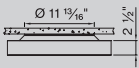

MOUNTING

Surface