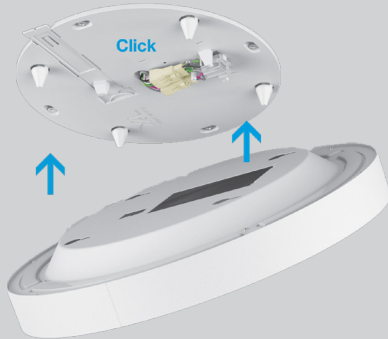

### PERFORMANCE

- Welded aluminum fixture housing
- Powder coated white, gray, or black
- CRI > 80 or CRI 90
- Acoustic lay-in cover

### MOUNTING

Surface

Pendant

### ONE CLICK INSTALLATION

Mounting & electrical connection with one click

[link to video](#)