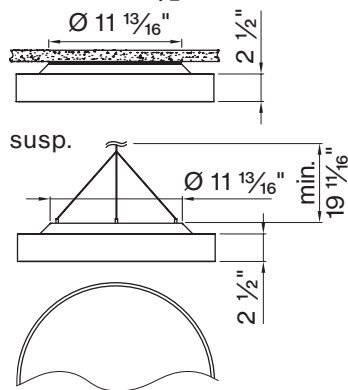

#### M DIAMETER IN FT

Ø 1 1/2'	DM - 1 . 5 F T
Ø 2'	DM - 2 F T
Ø 3'	DM - 3 F T

**Technical data**

SIZE TYPE	LED COLOR TEMPERATURE	LIGHT DISTRIBUTION	DELIVERED LM INDIRECT	OPTICAL EFFICIENCY	LUMINAIRE EFFICACY
Ø 1½' gray	30K, 35K	100% up	780lm	86%	102lm/W
	40K		810lm		107lm/W
	30K, 35K	100% up	1090lm		87lm/W
	40K		1130lm		91lm/W
Ø 2' gray	30K, 35K	100% up	960lm	86%	114lm/W
	40K		1000lm		118lm/W
	30K, 35K	100% up	1310lm		107lm/W
	40K		1360lm		111lm/W
	30K, 35K	100% up	1330lm		100lm/W
	40K		1380lm		104lm/W
Ø 3' gray	30K, 35K	100% up	1780lm	86%	119lm/W
	40K		1850lm		124lm/W
	30K, 35K	100% up	1780lm		117lm/W
	40K		1850lm		121lm/W
	30K, 35K	100% up	2080lm		111lm/W
	40K		2170lm		115lm/W
	30K, 35K	100% up	2800lm		102lm/W
	40K		2910lm		106lm/W

**Accessory**

**SUSPENSION SET < 36 INCH**

3-piece barrel mount set 6 9 8 - 0 9 8 - 0 5 1 4 0

**VELA EVO 1 ½' surface**

**VELA EVO 2' surface**

**VELA EVO 3' surface**

**FIXTURE DIMENSIONS**

NOMINAL	DIMENSIONS	CODE
Ø 1½'	Ø 17 ¾" / h 3 ½"	DM-1.5 FT
Ø 2'	Ø 23 ⅝" / h 3 ½"	DM-2 FT
Ø 3'	Ø 35 ⅞" / h 3 ½"	DM-3 FT