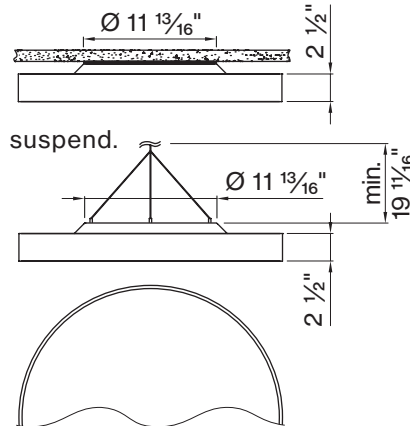

#### M DIAMETER IN FT

Ø 1 1/2'	DM - 1 . 5 F T
Ø 2'	DM - 2 F T
Ø 3'	DM - 3 F T

**Technical data**

SIZE TYPE	LED COLOR TEMPERATURE	LIGHT DISTRIBUTION	DELIVERED LM INDIRECT	OPTICAL EFFICIENCY	LUMINAIRE EFFICACY
Ø 1½' gray	30K, 35K	100% up	780lm	86%	102lm/W
	40K		810lm		107lm/W
	30K, 35K	100% up	1090lm		87lm/W
	40K		1130lm		91lm/W
Ø 2' gray	30K, 35K	100% up	960lm	86%	114lm/W
	40K		1000lm		118lm/W
	30K, 35K	100% up	1310lm		107lm/W
	40K		1360lm		111lm/W
	30K, 35K	100% up	1330lm		100lm/W
	40K		1380lm		104lm/W
Ø 3' gray	30K, 35K	100% up	1780lm	86%	119lm/W
	40K		1850lm		124lm/W
	30K, 35K	100% up	1780lm		117lm/W
	40K		1850lm		121lm/W
	30K, 35K	100% up	2080lm		111lm/W
	40K		2170lm		115lm/W
	30K, 35K	100% up	2800lm		102lm/W
	40K		2910lm		106lm/W

**Accessory**

**SUSPENSION SET < 36 INCH**

3-piece barrel mount set 6 9 8 - 0 9 8 - 0 5 1 4 0

**VELA EVO 1 ½' surface**

**VELA EVO 2' surface**

**VELA EVO 3' surface**

**FIXTURE DIMENSIONS**

NOMINAL	DIMENSIONS	CODE
Ø 1½'	Ø 17 ¾" / h 3 ½"	DM-1.5 FT
Ø 2'	Ø 23 ⅝" / h 3 ½"	DM-2 FT
Ø 3'	Ø 35 ⅞" / h 3 ½"	DM-3 FT