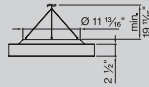

Pendant

ONE CLICK INSTALLATION

Mounting & electrical connection with one click